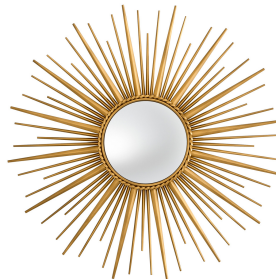

## SPECIFICATION SHEET

<b>Item no.</b>	110329
<b>Item description</b>	Mirror Helios vintage brass finish
<b>Category</b>	Mirrors
<b>Type</b>	Wall mirrors

### ITEM MEASUREMENTS

<b>Dimensions (cm)</b>	ø 96 x D. 6 cm
<b>Dimensions (inch)</b>	37.8" dia x 2.36" D
<b>Mirror dimensions (cm)</b>	ø 31 cm
<b>Mirror dimensions (inch)</b>	12.2" dia
<b>Net weight (kg)</b>	4

### SPECIFICATIONS

<b>Material(s)</b>	Convex mirror   Stainless steel
<b>Finish(es)/colour(s)</b>	Antique gold finish   convex mirror
<b>Suitable for</b>	Indoor use/dry locations only
<b>Hanging method   length (cm)</b>	French cleat, horizontal
<b>Stainless steel grade</b>	SAE 202
<b>Mirror hanging system</b>	French cleat, horizontal