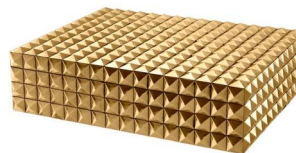

E I C H H O L T Z

SPECIFICATION SHEET

Item no.	110051
Item description	Box Vivienne gold finish L
Category	Accessories
Type	Boxes

ITEM MEASUREMENTS

Dimensions (cm)	40 x 30 x H. 10 cm
Dimensions (inch)	15.75" x 11.81" x 3.94" H

Net weight (kg)	3
------------------------	---

SPECIFICATIONS

Material(s)	MDF Brass
Finish(es)/colour(s)	Gold finish
Suitable for	Indoor use/dry locations only

PACKAGE INFORMATION (MTR/KG)

Package measurements	0,525 x 0,39 x 0,185
Volume	0,0379
Gross weight (kg)	3,60