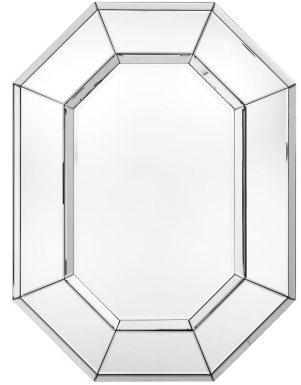

EICHHOLTZ

EST. 1992

SPECIFICATION SHEET

Item no.	110019
Item description	Mirror le Sereno Bevelled mirror glass
Suitable for	Indoor use/dry locations only
Net weight (kg)	21.1
Net weight (lbs)	46.5

DIMENSIONS

Dimensions (cm)	L. 106 W. 80 D. 5 cm
Dimensions (inch)	L. 41.73" W. 31.50" D. 1.97"
Visible mirror dimensions (cm)	L. 72 W. 45 cm
Visible mirror dimensions (inch)	L. 28.35" W. 17.72"

MATERIALS

110019	Mirror le Sereno Mirror glass MDF
--------	--

SPECIFICATIONS

Assembly required?	No assembly required
Hanging method	French cleat, horizontal & vertical

LOGISTIC INFORMATION

110019	Mirror le Sereno 1 pc(s)
Carton length (m)	0.118
Carton width (m)	0.91
Carton height (m)	0.14
Carton cubage (m)	0.015
Gross weight (kg)	23.8
HS code EU	70099200
Carton length (inch)	4.65
Carton width (inch)	35.83
Carton height (inch)	5.51
Carton cubage (ft)	0.53
Gross weight (lbs)	52.46
HS code USA	7009925095