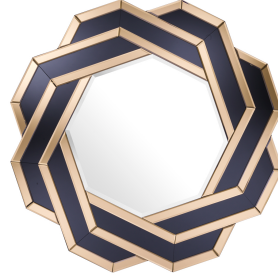

E I C H H O L T Z

## SPECIFICATION SHEET

<b>Item no.</b>	110017
<b>Item description</b>	Mirror Mulini 90 x 90 cm
<b>Category</b>	Mirrors
<b>Type</b>	Wall mirrors

### ITEM MEASUREMENTS

<b>Dimensions (cm)</b>	90 x 90 x D. 2 cm
<b>Dimensions (inch)</b>	35.43" x 35.43" x 0.79" D
<b>Mirror dimensions (cm)</b>	49 x 49 cm
<b>Mirror dimensions (inch)</b>	19.29" x 19.29"
<b>Net weight (kg)</b>	10

### SPECIFICATIONS

<b>Material(s)</b>	Mirror glass   MDF
<b>Finish(es)/colour(s)</b>	Amber mirror glass   black mirror glass   bevelled mirror glass
<b>Suitable for</b>	Indoor use/dry locations only
<b>Hanging method   length (cm)</b>	French cleat, horizontal
<b>Mirror hanging system</b>	French cleat, horizontal