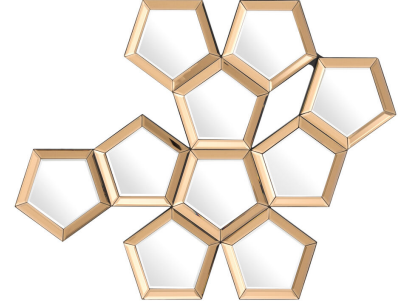

EICHHOLTZ

EST. 1992

## SPECIFICATION SHEET

Item no.	109971
Item description	Mirror Cheyenne Rose mirror glass
Suitable for	Indoor use/dry locations only
Net weight (kg)	9.8
Net weight (lbs)	21.6

## DIMENSIONS

Dimensions (cm)	W. 101   D. 3.5   H. 87 cm
Dimensions (inch)	W. 39.76"   D. 1.38"   H. 34.25"

## MATERIALS

109971	Mirror Cheyenne Mirror glass   MDF
--------	---------------------------------------