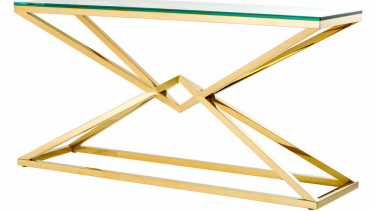

## SPECIFICATION SHEET

Item no. 109874  
Item description Console Table Connor L gold finish  
Gold finish | clear glass

Suitable for Indoor use/dry locations only

Net weight (kg) 34.2  
Net weight (lbs) 75.38

## DIMENSIONS

Dimensions (cm) L. 150 | W. 40 | H. 74 cm  
Dimensions (inch) L. 59.06" | W. 15.75" | H. 29.13"  
Glass thickness (mm) 15  
Glass thickness (inch) 0.59

## MATERIALS

109874A Console Table Connor L gold finish - Stand  
Stainless steel  
Stainless steel grade SAE 201  
109874B Console Table Connor L gold finish - Glass  
Glass