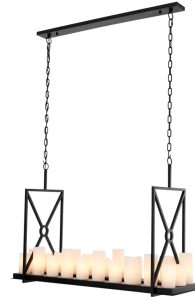

E I C H H O L T Z

SPECIFICATION SHEET

Item no.	109566UL
Item description	Chandelier Commodore UL
Category	Lighting
Type	Pendants/Lanterns/Chandeliers

ITEM MEASUREMENTS

Dimensions (cm)	120 x 39 x H. 79 cm
Dimensions (inch)	47.24" x 15.35" x 31.1" H
Wire length (cm)	165
Wire length (inch)	64,96
Wall/ceiling plate dimensions (cm)	108 x 10 x H. 2,5 cm
Wall/ceiling plate dimensions (inch)	42.52" x 3.94" x 0.98" H
Net weight (kg)	25

SPECIFICATIONS

Material(s)	Iron Resin
Finish(es)/colour(s)	Black finish including faux candle shades LED spots including remote control
Suitable for	Indoor use/dry locations only
Lamp holder type qty	E12 22
Hanging method length (cm)	Chain 80
Hanging method length (inch)	31,5
Dimmer	Not possible
Wire type	3 core (0,75mm ²)
Grounding option	Yes
Plug type	Not applicable
Light source	High Power LED spots included
Colour temperature (Kelvin)	2800 K
Lumen (lm)	1000 lumen
Lifetime	8000 - 10000 hours
Total wattage	4 watt
Voltage	110 Volt