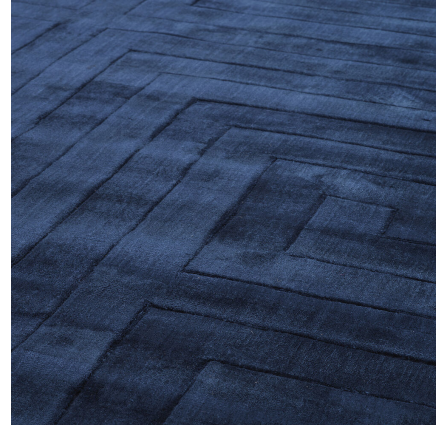

## SPECIFICATION SHEET

Item no.	109277
Item description	Carpet Baldwin sapphire 300 x 400 cm Sapphire Hand woven   100% viscose pile
Suitable for	Indoor use/dry locations only
Net weight (kg)	59.2
Net weight (lbs)	130.48

## DIMENSIONS

Dimensions (cm)	L. 400   W. 300 cm   dimensions may vary by up to 3%
Dimensions (inch)	L. 157.48"   W. 118.11"   dimensions may vary by up to 3%

## MATERIALS

109277	Carpet Baldwin sapphire 300 x 400 cm Viscose   Cotton   Latex
Backing	Cotton   polyester   latex