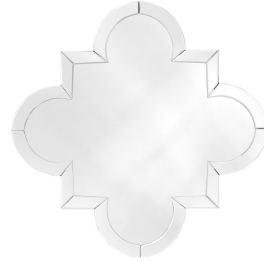

E I C H H O L T Z

SPECIFICATION SHEET

Item no.	108721
Item description	Mirror Mellon
Category	Mirrors
Type	Wall mirrors

ITEM MEASUREMENTS

Dimensions (cm)	77 x 77 x D. 2 cm
Dimensions (inch)	30.31" x 30.31" x 0.79" D
Net weight (kg)	7

SPECIFICATIONS

Material(s)	Mirror glass MDF
Finish(es)/colour(s)	Bevelled mirror glass
Suitable for	Indoor use/dry locations only
Hanging method length (cm)	French cleat, horizontal & diagonal
Mirror hanging system	French cleat, horizontal & diagonal