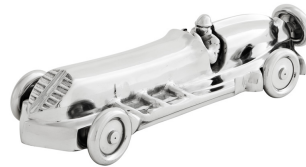

E I C H H O L T Z

SPECIFICATION SHEET

Item no.	108601
Item description	Desk Accessory Ethan polished aluminium
Category	Accessories
Type	Deco accessoires

ITEM MEASUREMENTS

Dimensions (cm)	50 x 19 x H. 13 cm
Dimensions (inch)	19.69" x 7.48" x 5.12" H

Net weight (kg)	4
------------------------	---

SPECIFICATIONS

Material(s)	Aluminium
Finish(es)/colour(s)	Polished aluminium
Suitable for	Indoor use/dry locations only

PACKAGE INFORMATION (MTR/KG)

Package measurements	0,555 x 0,215 x 0,175
Volume	0,0209
Gross weight (kg)	4,30