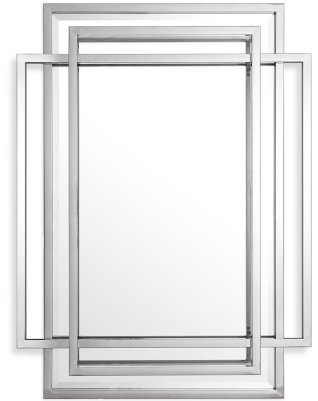

## SPECIFICATION SHEET

Item no.	105197
Item description	Mirror New Classic Polished stainless steel   bevelled mirror glass
Suitable for	Indoor use/dry locations only
Net weight (kg)	23.6
Net weight (lbs)	52.01

## DIMENSIONS

Dimensions (cm)	L. 115   W. 85   D. 9 cm
Dimensions (inch)	L. 45.28"   W. 33.46"   D. 3.54"

## MATERIALS

105197	Mirror New Classic Mirror glass   Stainless steel   MDF
--------	------------------------------------------------------------