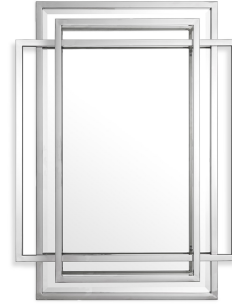

E I C H H O L T Z

SPECIFICATION SHEET

Item no.	105197
Item description	Mirror New Classic 85 x 115 cm
Category	Mirrors
Type	Wall mirrors

ITEM MEASUREMENTS

Dimensions (cm)	85 x 115 x D. 9 cm
Dimensions (inch)	33.46" x 45.28" x 3.54" D
Net weight (kg)	24

SPECIFICATIONS

Material(s)	Mirror glass Stainless steel MDF
Finish(es)/colour(s)	Polished stainless steel bevelled mirror glass
Suitable for	Indoor use/dry locations only
Hanging method length (cm)	French cleat, horizontal & vertical
Mirror hanging system	French cleat, horizontal & vertical