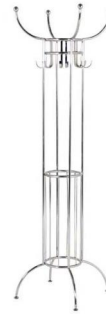

## SPECIFICATION SHEET

<b>Item no.</b>	103165
<b>Item description</b>	Coatrack Dauphine
<b>Category</b>	Accessories
<b>Type</b>	Coatracks

### ITEM MEASUREMENTS

<b>Dimensions (cm)</b>	62 x 62 x H. 186 cm
<b>Dimensions (inch)</b>	24.41" x 24.41" x 73.23" H

<b>Net weight (kg)</b>	7
------------------------	---

### SPECIFICATIONS

<b>Material(s)</b>	Stainless steel
<b>Finish(es)/colour(s)</b>	Nickel finish
<b>Suitable for</b>	Indoor use/dry locations only
<b>Stainless steel grade</b>	SAE 201