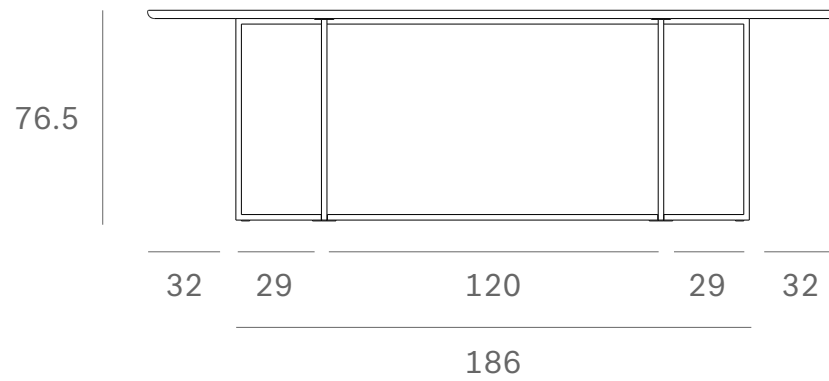

*Ethnicraft*

50034- Oak Arc dining table - Dimensions (cm)

*Ethnicraft*

50034- Oak Arc dining table - Dimensions (inches)