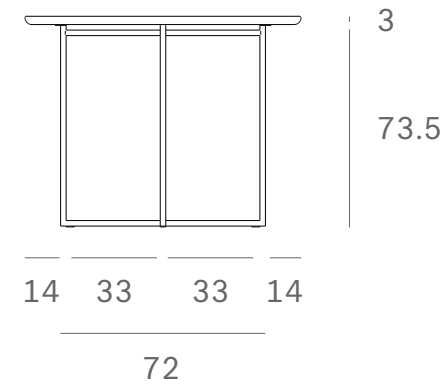

*Ethnicraft*

50034- Oak Arc dining table - Dimensions (cm)

*Ethnicraft*

50034- Oak Arc dining table - Dimensions (inches)