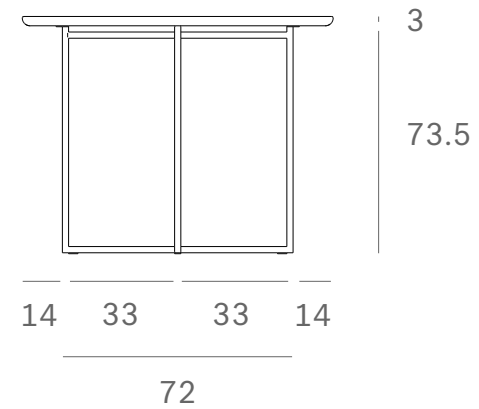

*Ethnicraft*

50033- Oak Arc dining table - Dimensions (cm)

*Ethnicraft*

50033- Oak Arc dining table - Dimensions (inches)