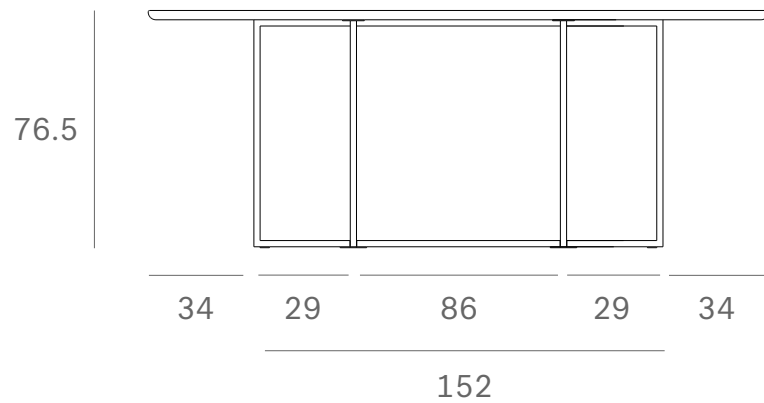

*Ethnicraft*

50033- Oak Arc dining table - Dimensions (cm)

*Ethnicraft*

50033- Oak Arc dining table - Dimensions (inches)