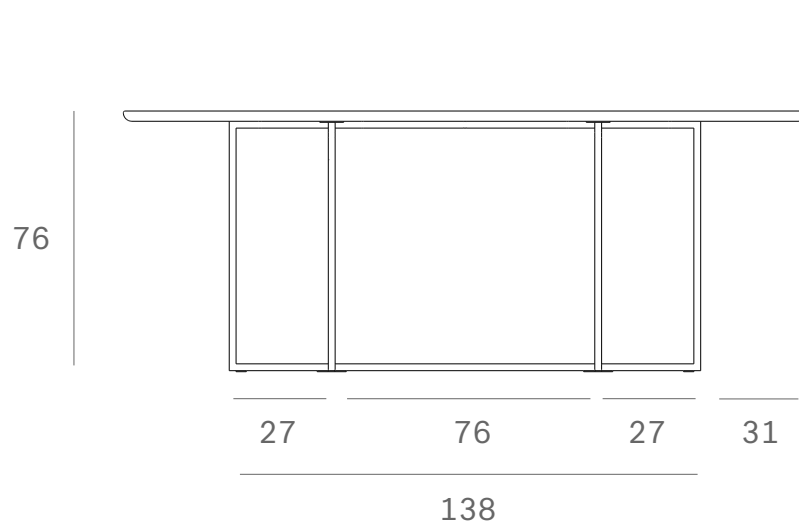

*Ethnicraft*

50032 - Oak Arc dining table - Dimensions (cm)

*Ethnicraft*

50032 - Oak Arc dining table - Dimensions (inches)