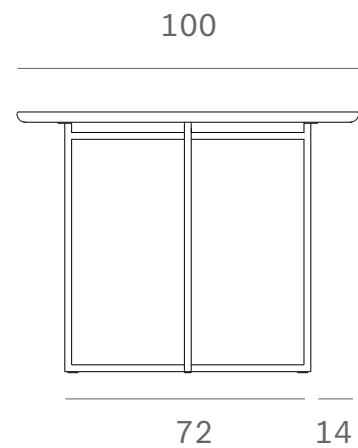

*Ethnicraft*

50032 - Oak Arc dining table - Dimensions (cm)

*Ethnicraft*

50032 - Oak Arc dining table - Dimensions (inches)