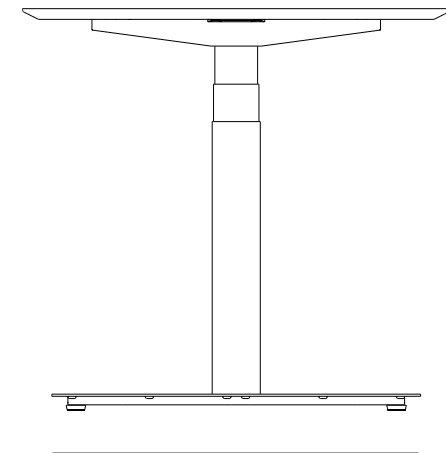

*Ethnicraft*

26268 - Bok adjustable desk set - varnished oak top - black base - Dimensions (cm)

170

80

62-128

2

69

*Ethnicraft*

26268 - Bok adjustable desk set - varnished oak top - black base - Dimensions (inches)

67.0

31.5

24.4-50.4

0.8

27.1