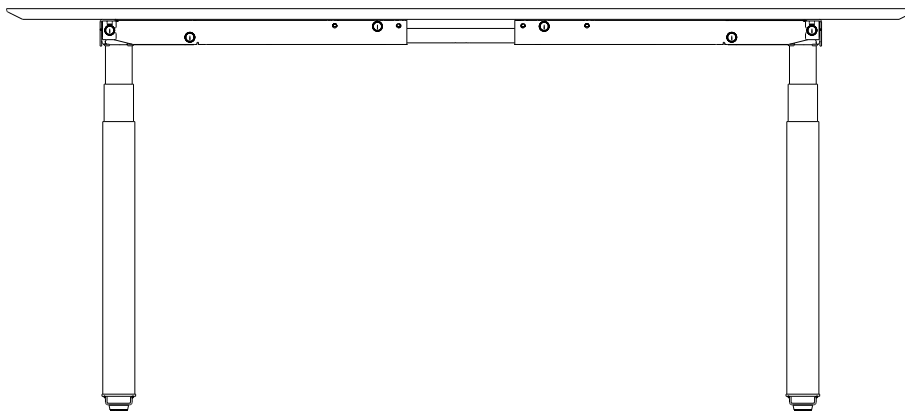

*Ethnicraft*

26268 - Bok adjustable desk set - varnished oak top - black base - Dimensions (cm)

170

80

62-128

2

69

*Ethnicraft*

26268 - Bok adjustable desk set - varnished oak top - black base - Dimensions (inches)

67.0

31.5

24.4-50.4

0.8

27.1