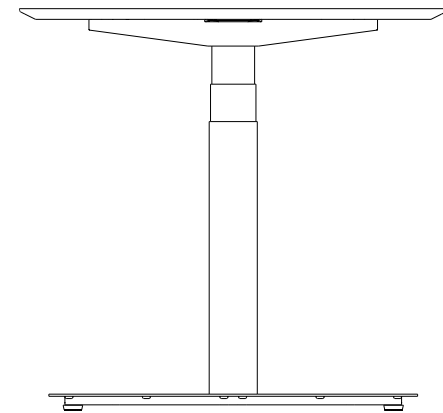

*Ethnicraft*

26268 - Bok adjustable desk set - varnished oak top - black base - Dimensions (cm)

170

80

62-128

2

69

*Ethnicraft*

26268 - Bok adjustable desk set - varnished oak top - black base - Dimensions (inches)

67.0

31.5

24.4-50.4

0.8

27.1