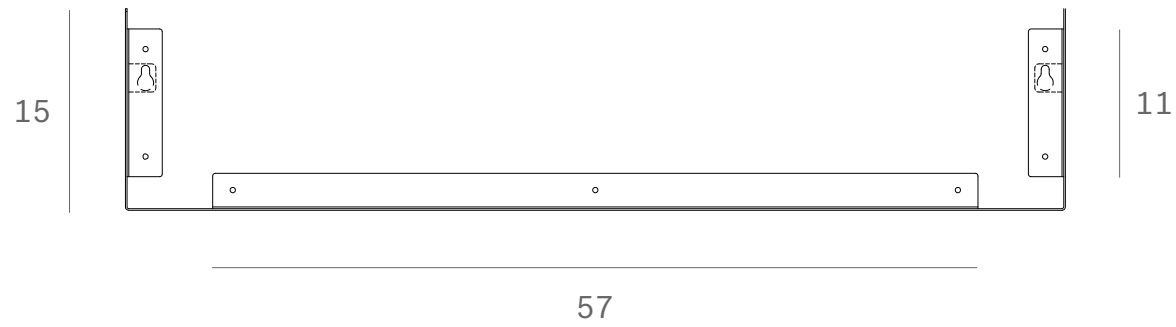

*Ethnicraft*

26204 - Oak U shelf - L - Dimensions (cm)

*Ethnicraft*

26204 - Oak U shelf - L - Dimensions (inches)