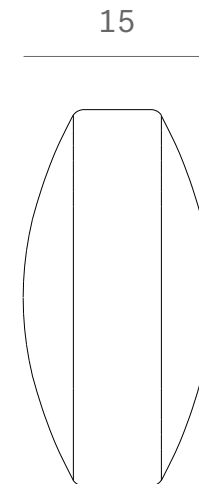

*Ethnicraft*

20152 - Lumbar Cushions set of Trapeze sofa - 3 seater - Dimensions (cm)

*Ethnicraft*

20152 - Lumbar Cushions set of Trapeze sofa - 3 seater - Dimensions (inches)