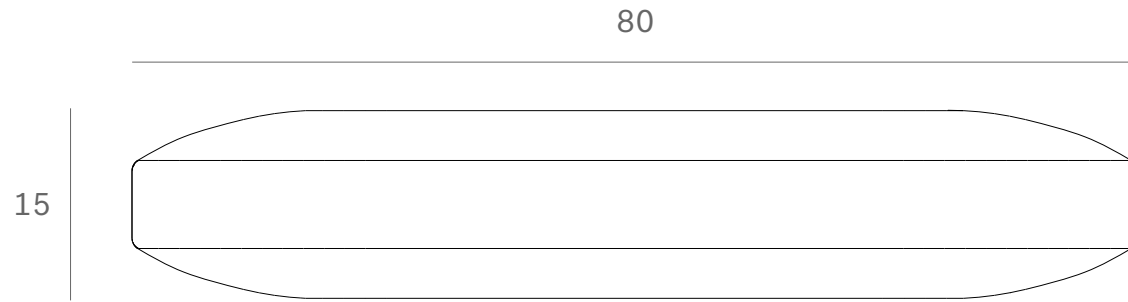

*Ethnicraft*

20152 - Lumbar Cushions set of Trapeze sofa - 3 seater - Dimensions (cm)

*Ethnicraft*

20152 - Lumbar Cushions set of Trapeze sofa - 3 seater - Dimensions (inches)