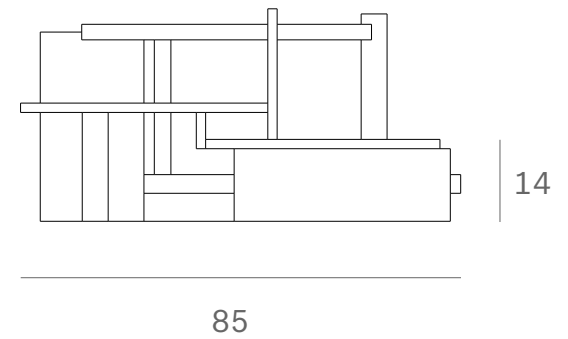

*Ethnicraft*

10118- Teak Abstract coffee table - Dimensions (cm)

*Ethnicraft*

10118- Teak Abstract coffee table - Dimensions (inches)