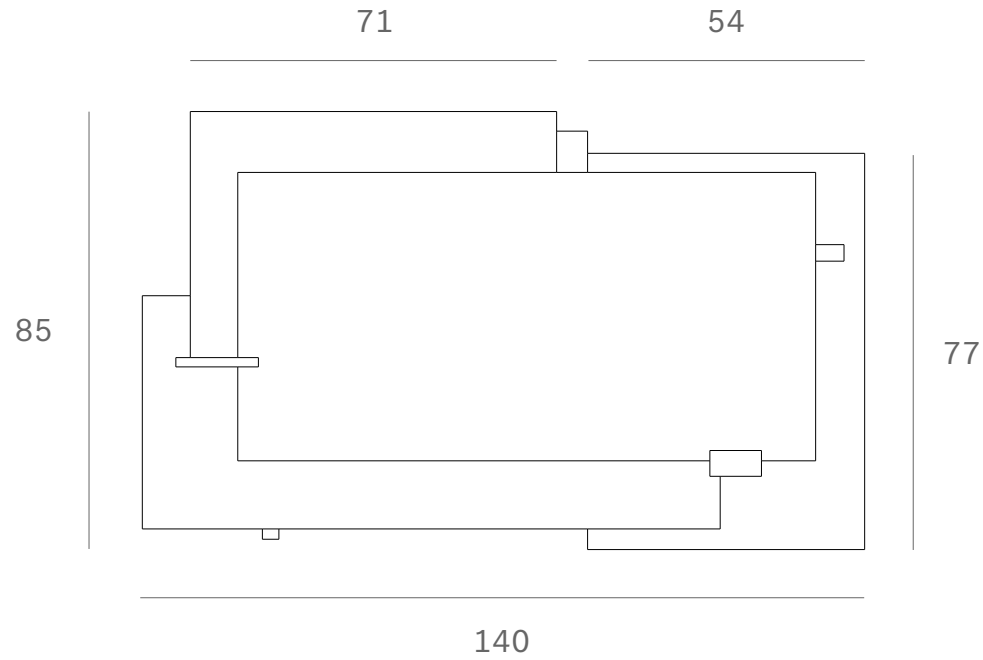

*Ethnicraft*

10118- Teak Abstract coffee table - Dimensions (cm)

*Ethnicraft*

10118- Teak Abstract coffee table - Dimensions (inches)