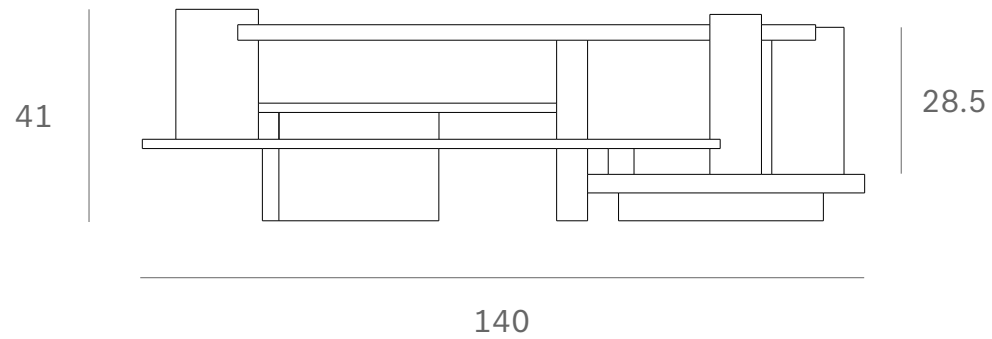

*Ethnicraft*

10118- Teak Abstract coffee table - Dimensions (cm)

*Ethnicraft*

10118- Teak Abstract coffee table - Dimensions (inches)