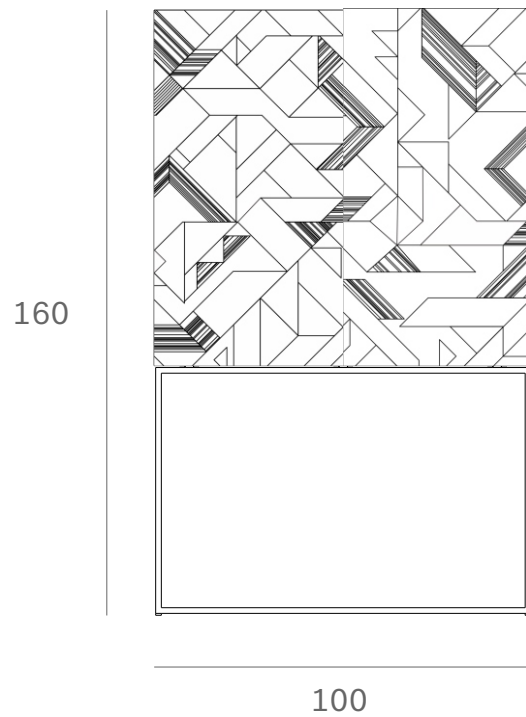

*Ethnicraft*

10066 - Teak Graphic black cupboard - Dimensions (cm)

*Ethnicraft*

10066 - Teak Graphic black cupboard - Dimensions (inches)