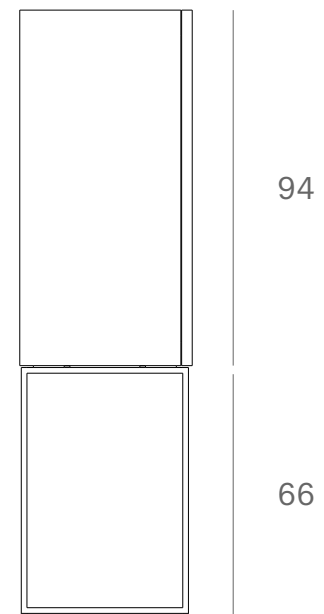

*Ethnicraft*

10066 - Teak Graphic black cupboard - Dimensions (cm)

*Ethnicraft*

10066 - Teak Graphic black cupboard - Dimensions (inches)