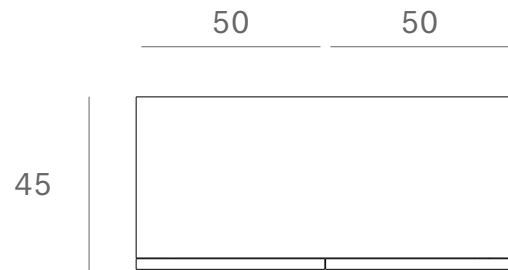

*Ethnicraft*

10066 - Teak Graphic black cupboard - Dimensions (cm)

*Ethnicraft*

10066 - Teak Graphic black cupboard - Dimensions (inches)