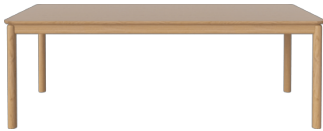

03-135-10

Ronya Dining Table 220 x 90 cm

Height	75 cm	Distance between legs	206 cm
Depth	90 cm	Distance sarg to floor	64 cm
Length	220 cm	Distance tabletop to floor	75 cm
Weight	57 kg	Producer	PBJ Polen
Tabletop thickness	2.50 cm	Wood Due Diligence	

Wood Due Diligence

Legs, Solid, Oak, Quercus robur, Poland / Edge, Solid, Oak, Quercus robur, Poland / Tabletop, Veneer, Oak, Quercus robur, Poland / Tabletop, Particle board / Rails, Solid, Pine, Pinus sylvatica, Poland

The parcel's measurements

The parcel's measurements 1: 0.27 m³, 57.0 kg (D 97.0 cm, W 231.0 cm, H 12.0 cm))