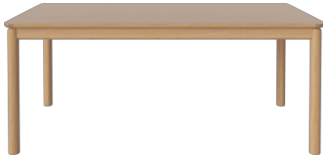

03-135-01

Ronya Dining Table 180 x 90 cm

Height	75 cm	Distance between legs	166 cm
Depth	90 cm	Distance sarg to floor	64 cm
Length	180 cm	Distance tabletop to floor	75 cm
Weight	50 kg	Producer	PBJ Polen
Tabletop thickness	2.50 cm	Wood Due Diligence	

Wood Due Diligence

Legs, Solid, Oak, Quercus robur, Poland / Edge, Solid, Oak, Quercus robur, Poland / Tabletop, Veneer, Oak, Quercus robur, Poland / Tabletop, Particle board / Rails, Solid, Pine, Pinus sylvatica, Poland

The parcel's measurements

The parcel's measurements 1: 0.20 m³, 52.0 kg (D 97.0 cm, W 191.0 cm, H 11.0 cm))