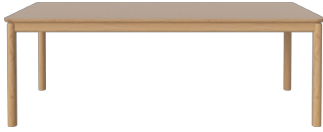

The mark of responsible forestry

03-135-15

Ronya Extension Dining Table 220 x 90 cm

<b>Height</b>	75 cm	<b>Tabletop thickness</b>	2.50 cm
<b>Depth</b>	90 cm	<b>Distance between legs</b>	206 cm
<b>Length</b>	220 cm	<b>Distance sarg to floor</b>	64 cm
<b>Weight</b>	52 kg	<b>Distance tabletop to floor</b>	75 cm
<b>Full length incl. extension leave(s)</b>	320 cm	<b>Producer</b>	PBJ Polen