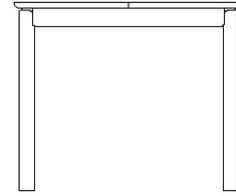

### Specifications

Country of origin	Assembly	Height	Depth	Length	Weight
Poland	Legs/Base to be mounted	75 cm	90 cm	220 cm	52 kg
Full length incl. extension leave(s)	Tabletop thickness	Distance between legs	Distance sarg to floor	Distance tabletop to floor	Producer
320 cm	2.50 cm	206 cm	64 cm	75 cm	PBJ Polen

#### The parcel's measurements

The parcel's measurements  
1: 0.27 m<sup>3</sup>, 52.0 kg  
(D 97.0 cm, W 231.0 cm, H 12.0 cm))

The parcel's measurements  
2: 0.06 m<sup>3</sup>, 14.0 kg  
(D 49.0 cm, W 109.0 cm, H 11.0 cm))

**The parcel's measurements**

The parcel's measurements 1: 0.27 m<sup>3</sup>, 52.0 kg (D 97.0 cm, W 231.0 cm, H 12.0 cm))  
The parcel's measurements 2: 0.06 m<sup>3</sup>, 14.0 kg (D 49.0 cm, W 109.0 cm, H 11.0 cm))

**The parcel's measurements**

The parcel's measurements 1: 0.27 m<sup>3</sup>, 57.0 kg (D 97.0 cm, W 231.0 cm, H 12.0 cm))

03-135-05

Ronya Extension Dining Table 180 x 90 cm

<b>Height</b>	75 cm	<b>Tabletop thickness</b>	2.50 cm
<b>Depth</b>	90 cm	<b>Distance between legs</b>	166 cm
<b>Length</b>	180 cm	<b>Distance sarg to floor</b>	64 cm
<b>Weight</b>	50 kg	<b>Distance tabletop to floor</b>	75 cm
<b>Full length incl. extension leave(s)</b>	280 cm	<b>Producer</b>	PBJ Polen