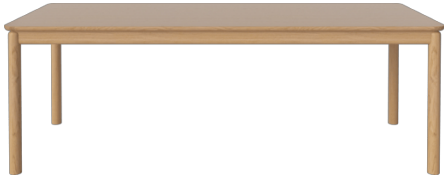

## Ronya series

Designed by Studio Nooi, Italy

---

Through crafted details and simple, rounded lines, the Ronya table elevates the dining experience to its most warm and inviting form. Studio Nooi have created a cleverly designed extension table, featuring a unique, built-in butterfly mechanism that elegantly extends the table in two simple movements. Allowing the tabletop to remain a full, unbroken surface when not extended. With legs crafted in solid FSC® certified oak and tabletop in beautiful oak veneer or laminate in a selection of colours, the table is tailor-made to meet all your dining needs.

## Ronya Extension Dining Table 220 x 90 cm