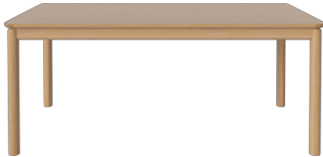

Tabletop thickness
2.50 cm

Distance between legs
206 cm

Distance sarg to floor
64 cm

Distance tabletop to floor
75 cm

Producer
PBJ Polen

Wood Due Diligence

Legs, Solid, Oak, Quercus robur, Poland / Edge, Solid, Oak, Quercus robur, Poland / Tabletop, Veneer, Oak, Quercus robur, Poland / Tabletop, Particle board / Rails, Solid, Pine, Pinus sylvatica, Poland

The parcel's measurements

The parcel's measurements 1: 0.27 m³, 57.0 kg (D 97.0 cm, W 231.0 cm, H 12.0 cm))

03-135-05

Ronya Extension Dining Table 180 x 90 cm

Height
75 cm

Depth
90 cm

Length
180 cm

Weight
50 kg