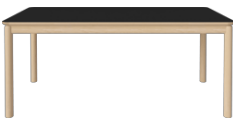

White pigmented oiled oak, Solid