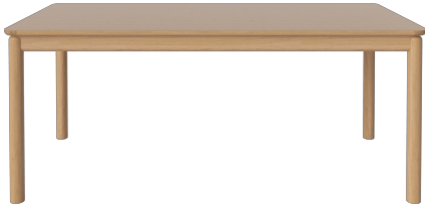

Ronya series

Designed by Studio Nooi, Italy

Through crafted details and simple, rounded lines, the Ronya table elevates the dining experience to its most warm and inviting form. Studio Nooi have created an elegant and simple dining table, with legs crafted in solid, FSC® certified oak and tabletop in beautiful oak veneer or laminate in a selection of colours. A table tailormade to meet all your dining needs.

BOLIA

03-135-01

Ronya Dining Table 180 x 90 cm

Specifications

Country of origin	Assembly	Height	Depth	Length	Weight
Poland	Legs/Base to be mounted	75 cm	90 cm	180 cm	50 kg
Tabletop thickness	Distance between legs	Distance sarg to floor	Distance tabletop to floor	Producer	Wood Due Diligence
2.50 cm	166 cm	64 cm	75 cm	PBJ Polen	Legs, Solid, Oak, Quercus robur, Poland / Edge, Solid, Oak, Quercus robur, Poland / Tabletop, Veneer, Oak, Quercus robur, Poland / Tabletop, Particle board / Rails, Solid, Pine, Pinus sylvatica, Poland

Weight
50 kg

Tabletop thickness
2.50 cm

Distance between legs
166 cm

Distance sarg to floor
64 cm

Distance tabletop to floor
75 cm

Producer
PBJ Polen

Wood Due Diligence

Legs, Solid, Oak, Quercus robur, Poland / Edge, Solid, Oak, Quercus robur, Poland / Tabletop, Veneer, Oak, Quercus robur, Poland / Tabletop, Particle board / Rails, Solid, Pine, Pinus sylvatica, Poland