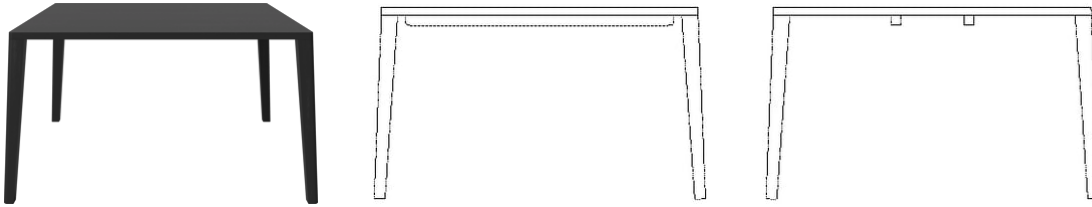

BOLIA

03-114-17

Graceful Dining Table 130 x 130 cm - 30 mm

Specifications

Country of origin	Assembly	Height	Width	Max weight capacity	Producer
Croatia	Legs/Base to be mounted	74 cm	130 cm	20 kg	Spinvalis

The parcel's measurements

03-114-17

Graceful Dining Table 130 x 130 cm - 30 mm

Height
74 cm
Width
130 cm

Max weight capacity
20 kg
Producer
Spinvalis

The parcel's measurements
The parcel's measurements 1: 0.29 m³, 40.0 kg
(D 138.0 cm, W 138.0 cm, H 15.0 cm))
The parcel's measurements 2: 0.06 m³, 17.5 kg
(D 32.0 cm, W 82.0 cm, H 22.0 cm))