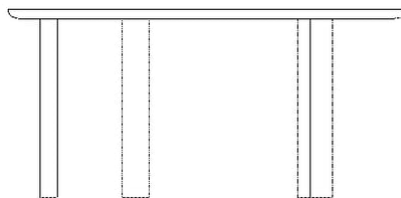

BOLIA

03-110-15

Latch Dining Table

Specifications

Country of origin	Assembly	Height	Depth	Width	Weight
Bosnia and Herzegovina	Legs/Base to be mounted	74 cm	147 cm	170 cm	73 kg
Tabletop thickness	Distance sarg to floor	Distance tabletop to floor	Max weight capacity	Producer	The parcel's measurements
4 cm	70 cm	70 cm	40 kg	Aage Østergaard Møbelindustri A/S	The parcel's measurements 1: 0.21 m ³ , 75.0 kg (D 155.0 cm, W 178.0 cm, H 7.5 cm)) The parcel's measurements 2: 0.06 m ³ , 18.0 kg (D 43.0 cm, W 76.0 cm, H 18.0 cm))

The mark of responsible forestry

03-110-15

Latch Dining Table

Height	74 cm	Tabletop thickness	4 cm
Depth	147 cm	Distance sarg to floor	70 cm
Width	170 cm	Distance tabletop to floor	70 cm
Weight	73 kg	Max weight capacity	40 kg
		Producer	Aage Østergaard Møbelindustri A/S

The parcel's measurements
The parcel's measurements 1: 0.21 m³, 75.0 kg
(D 155.0 cm, W 178.0 cm, H 7.5 cm))
The parcel's measurements 2: 0.06 m³, 18.0 kg
(D 43.0 cm, W 76.0 cm, H 18.0 cm))

03-110-05

Latch Coffee Table - Single

Height	39 cm	Weight	17 kg
Length	98 cm	Max weight capacity	30 kg
Width	80 cm	Producer	Aage Østergaard Møbelindustri A/S

The parcel's measurements
The parcel's measurements 1: 0.15 m³, 17.0 kg
(D 85.0 cm, W 103.0 cm, H 17.0 cm))