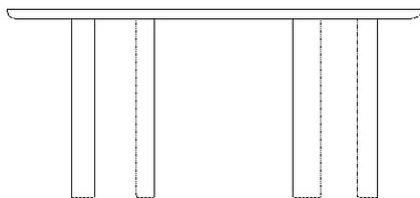

BOLIA

03-110-15

Latch Dining Table

Specifications

Country of origin	Assembly	Height	Depth	Width	Weight
Bosnia and Herzegovina	Legs/Base to be mounted	74 cm	147 cm	170 cm	73 kg
Tabletop thickness	Distance sarg to floor	Distance tabletop to floor	Max weight capacity	Producer	The parcel's measurements
4 cm	70 cm	70 cm	40 kg	Aage Østergaard Møbelindustri A/S	The parcel's measurements 1: 0.21 m ³ , 75.0 kg (D 155.0 cm, W 178.0 cm, H 7.5 cm)) The parcel's measurements 2: 0.06 m ³ , 18.0 kg (D 43.0 cm, W 76.0 cm, H 18.0 cm))

The mark of responsible forestry

03-110-15

Latch Dining Table

Height	74 cm	Tabletop thickness	4 cm
Depth	147 cm	Distance sarg to floor	70 cm
Width	170 cm	Distance tabletop to floor	70 cm
Weight	73 kg	Max weight capacity	40 kg
		Producer	Aage Østergaard Møbelindustri A/S

The parcel's measurements
The parcel's measurements 1: 0.21 m³, 75.0 kg
(D 155.0 cm, W 178.0 cm, H 7.5 cm))
The parcel's measurements 2: 0.06 m³, 18.0 kg
(D 43.0 cm, W 76.0 cm, H 18.0 cm))

03-110-05

Latch Coffee Table - Single

Height	39 cm	Weight	17 kg
Length	98 cm	Max weight capacity	30 kg
Width	80 cm	Producer	Aage Østergaard Møbelindustri A/S

The parcel's measurements
The parcel's measurements 1: 0.15 m³, 17.0 kg
(D 85.0 cm, W 103.0 cm, H 17.0 cm))