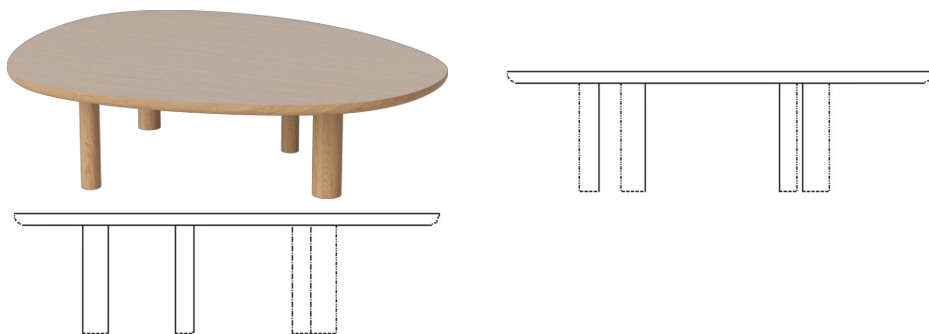

### Specifications

Country of origin	Assembly	Height	Depth	Width	Weight
Bosnia and Herzegovina	Legs/Base to be mounted	39 cm	128 cm	148 cm	53 kg
Tabletop thickness	Max weight capacity	Producer	The parcel's measurements		
4 cm	50 kg	Aage Østergaard Møbelindustri A/S	The parcel's measurements 1: 0.17 m <sup>3</sup> , 55.0 kg (D 137.0 cm, W 156.0 cm, H 8.0 cm))  The parcel's measurements 2: 0.03 m <sup>3</sup> , 8.0 kg (D 41.0 cm, W 41.0 cm, H 19.0 cm))		

**Height** 39 cm  
**Weight** 53 kg  
**Depth** 128 cm  
**Tabletop thickness** 4 cm  
**Width** 148 cm  
**Max weight capacity** 50 kg  
**Producer**  
Aage Østergaard Møbelindustri A/S

**The parcel's measurements**  
The parcel's measurements 1: 0.17 m<sup>3</sup>, 55.0 kg  
(D 137.0 cm, W 156.0 cm, H 8.0 cm))  
The parcel's measurements 2: 0.03 m<sup>3</sup>, 8.0 kg  
(D 41.0 cm, W 41.0 cm, H 19.0 cm))

03-110-05

Latch Coffee Table - Single

**Height** 39 cm  
**Weight** 17 kg  
**Length** 98 cm  
**Max weight capacity** 30 kg  
**Width** 80 cm  
**Producer**  
Aage Østergaard Møbelindustri A/S

**The parcel's measurements**  
The parcel's measurements 1: 0.15 m<sup>3</sup>, 17.0 kg  
(D 85.0 cm, W 103.0 cm, H 17.0 cm))

03-110-01

Latch Coffee Table

**Height** 39 cm  
**Weight** 29 kg  
**Length** 100 cm  
**Max weight capacity** 30 kg  
**Width** 80 cm  
**Producer**  
Aage Østergaard Møbelindustri A/S

**The parcel's measurements**  
The parcel's measurements 1: 0.11 m<sup>3</sup>, 29.0 kg  
(D 20.0 cm, W 65.0 cm, H 81.0 cm))