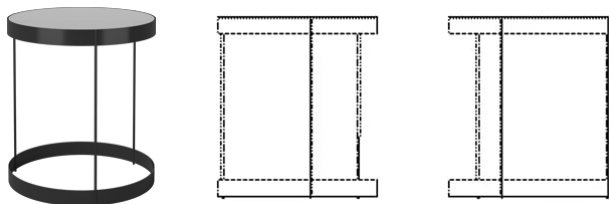

Drum series

Designed by kaschkasch, Germany

The Drum coffee tables and are designed by the German duo kaschkasch and are handcrafted in Denmark using durable steel and natural stone. Designed to fit seamlessly into your interior with the lightweight frame and round shape and tailor-made for you in your choice of beautiful stone tabletop – elegant travertine, minimalist concrete, or a variety of exquisite marbles.

03-105-10

Drum Coffee Table Ø40, H45 cm

Specifications

Country of origin	Assembly	Height	Weight	Diameter	Max weight capacity
Denmark	Delivered assembled	45 cm	10.50 kg	40 cm	5 kg
Producer	The parcel's measurements				
Aage Østergaard Møbelindustri A/S	The parcel's measurements 1: 0.08 m ³ , 10.5 kg (D 40.5 cm, W 40.5 cm, H 48.5 cm))				

Producer
Aage Østergaard Møbelindustri A/S

The parcel's measurements
The parcel's measurements 1: 0.08 m³, 10.5 kg
(D 40.5 cm, W 40.5 cm, H 48.5 cm))

03-105-20

Drum Pedestal Ø28, H55 cm

Height
55 cm

Weight
6.30 kg

Diameter
28 cm

Tabletop thickness
2 cm

Producer
Aage Østergaard Møbelindustri A/S

The parcel's measurements
The parcel's measurements 1: 0.05 m³, 6.3 kg
(D 29.0 cm, W 30.0 cm, H 58.0 cm))

03-105-25

Drum Pedestal Ø28, H70 cm