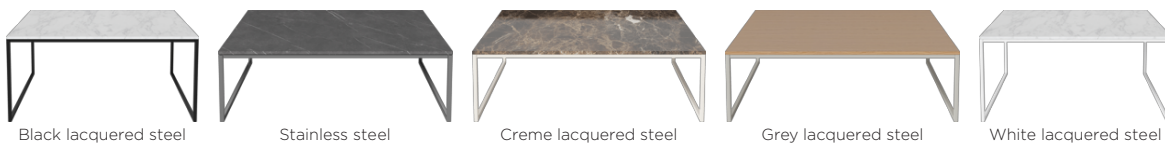

03-060-09

Como Coffee Table 60 x 60 x H48 -
Marble/Travertine

Height 48 cm
Width 60 cm
Length 60 cm
Producer Aage Østergaard Møbelindustri A/S

The parcel's measurements
The parcel's measurements 1: 0.24 m³, 27.0 kg
(D 65.0 cm, W 65.0 cm, H 57.0 cm)

03-060-21

Como Coffee Table 60 x 120 x H48 -
Marble/Travertine

Height 48 cm
Width 60 cm
Length 120 cm
Producer Aage Østergaard Møbelindustri A/S

The parcel's measurements
The parcel's measurements 1: 0.46 m³, 53.0 kg
(D 125.0 cm, W 65.0 cm, H 57.0 cm)

Materials and surfaces

Top material

Base

Leg height