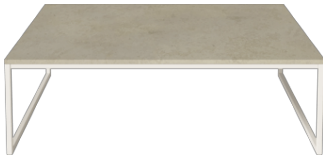

BOLIA

BOLIA

03-061-15

Como Coffee Table 110 x 110 cm

Specifications

Country of origin	Assembly	Length	Width	Weight	Tabletop thickness
Denmark	Delivered assembled	110 cm	110 cm	80.50 kg	2 cm
Producer	The parcel's measurements				
Aage Østergaard Møbelindustri A/S	The parcel's measurements 1: 0.62 m ³ , 82.5 kg (D 114.0 cm, W 114.0 cm, H 47.5 cm)				

Notice

Please note that the given height is measured without the thickness of the tabletop.

03-061-15

Como Coffee Table 110 x 110 cm

Length 110 cm
Weight 80.50 kg
Width 110 cm
Tabletop thickness 2 cm
Producer Aage Østergaard Møbelindustri A/S

The parcel's measurements
The parcel's measurements 1: 0.62 m³, 82.5 kg
(D 114.0 cm, W 114.0 cm, H 47.5 cm))

03-061-05

Como Coffee Table 60 x 60 cm

Length 60 cm
Weight 26 kg
Width 60 cm
Tabletop thickness 2 cm
Producer Aage Østergaard Møbelindustri A/S