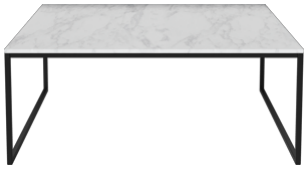

03-061-25

Como Coffee Table 160 x 44 cm

Length 160 cm
Weight 60 kg
Width 44 cm
Tabletop thickness 2 cm
Producer
Aage Østergaard Møbelindustri A/S

The parcel's measurements
The parcel's measurements 1: 0.46 m³, 62.0 kg
(D 53.5 cm, W 165.0 cm, H 52.0 cm))

03-061-15

Como Coffee Table 110 x 110 cm

Length 110 cm
Weight 80,50 kg
Width 110 cm
Tabletop thickness 2 cm
Producer
Aage Østergaard Møbelindustri A/S

The parcel's measurements
The parcel's measurements 1: 0.62 m³, 82.5 kg
(D 114.0 cm, W 114.0 cm, H 47.5 cm))