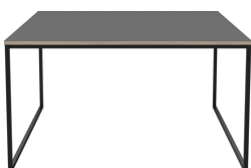

03-060-08

Como Coffee Table 60 x 60 x H42 -
Marble/Travertine

Height 42 cm
Width 60 cm
Length 60 cm
Producer
Aage Østergaard Møbelindustri A/S

The parcel's measurements
The parcel's measurements 1: 0.22 m³, 27.0 kg
(D 65.0 cm, W 65.0 cm, H 51.0 cm))

03-060-02

Como Coffee Table 60 x 60 x H42
-Terrazzo

Height 42 cm
Width 60 cm
Length 60 cm
Weight 27 kg
Producer
Aage Østergaard Møbelindustri A/S

The parcel's measurements
The parcel's measurements 1: 0.22 m³, 27.0 kg
(D 65.0 cm, W 65.0 cm, H 51.0 cm))

03-060-36

Como Coffee Table 90 x 90 x H48

Height 48 cm
Width 90 cm
Length 90 cm
Weight 19 kg
Producer
Aage Østergaard Møbelindustri A/S

The parcel's measurements
The parcel's measurements 1: 0.44 m³, 19.0 kg
(D 93.0 cm, W 93.5 cm, H 51.0 cm))