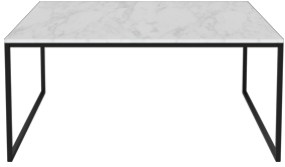

03-061-15

Como Coffee Table 110 x 110 cm

Length 110 cm
Weight 80,50 kg

Width 110 cm
Tabletop thickness 2 cm

Producer
Aage Østergaard Møbelindustri A/S

The parcel's measurements

The parcel's measurements 1: 0.62 m³, 82.5 kg
(D 114.0 cm, W 114.0 cm, H 47.5 cm))