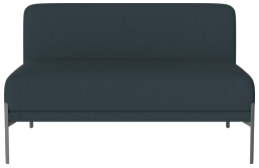

Width
91 cm

Depth
91 cm

Height
73 cm

Seat height
44 cm

Seat depth
70 cm

Armrest height
73 cm

Max weight capacity
110 kg

Producer
Actona Poland Sp. z o.o.

The parcel's measurements
The parcel's measurements 1: 0.54 m³, 35.0 kg
(D 93.0 cm, W 94.0 cm, H 62.0 cm))

01-081-80

Caisa back module module - large