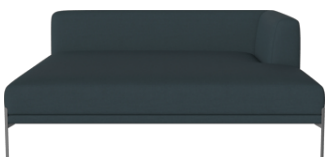

01-081-95

Caisa lounge corner module - right

Width	181.50 cm	Seat height	44 cm
Depth	180 cm	Seat depth	160 cm
Height	74.50 cm	Armrest height	73 cm
		Producer	Actona Poland Sp. z o.o.

The parcel's measurements

The parcel's measurements 1: 0.91 m³, 52.3 kg (D 27.0 cm, W 182.5 cm, H 184.0 cm))
The parcel's measurements 2: 0.75 m³, 35.0 kg (D 46.0 cm, W 90.0 cm, H 180.0 cm))