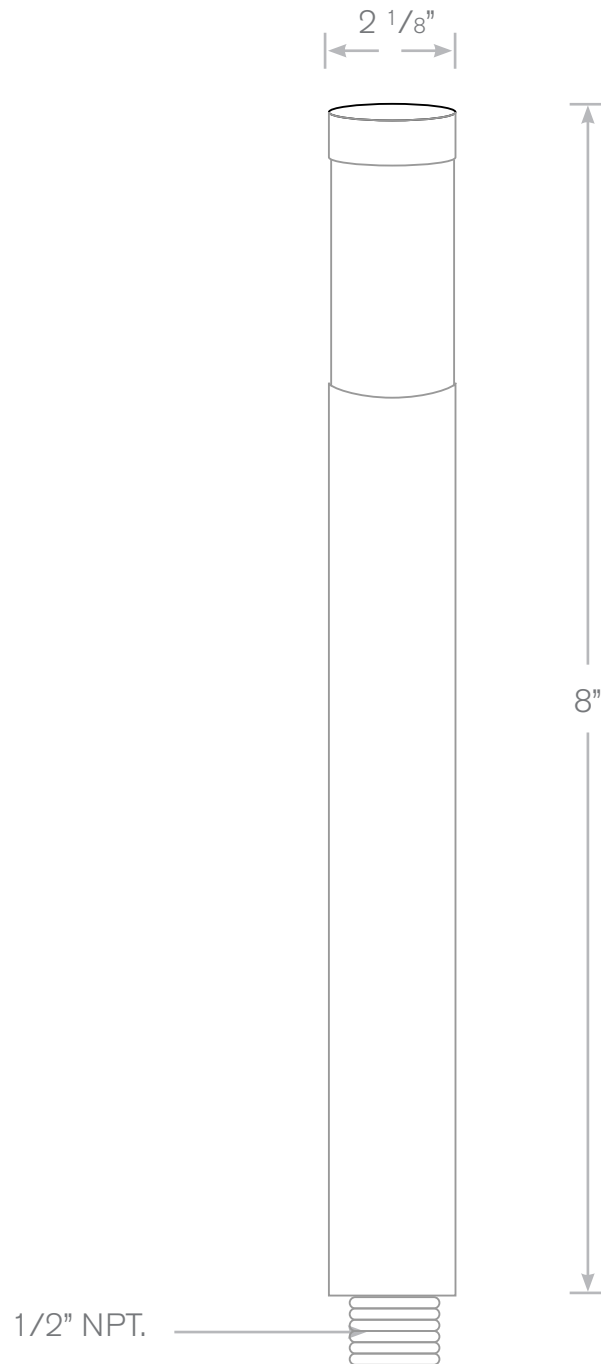

TOP-PL-478

Pathway Lights

- Model:** TOP-PL-478
Size: 8"H x 2 1/8"
Shown: Matte Bronze
Material: Solid Brass
Finish: Specify
Electrical: 12V
Lamp: Bi-pin
Mounting: 1/2" NPT, Spike Included

ALL FINISHES & LED AVAILABLE! Mounting: 1/2" NPT, Spike Included