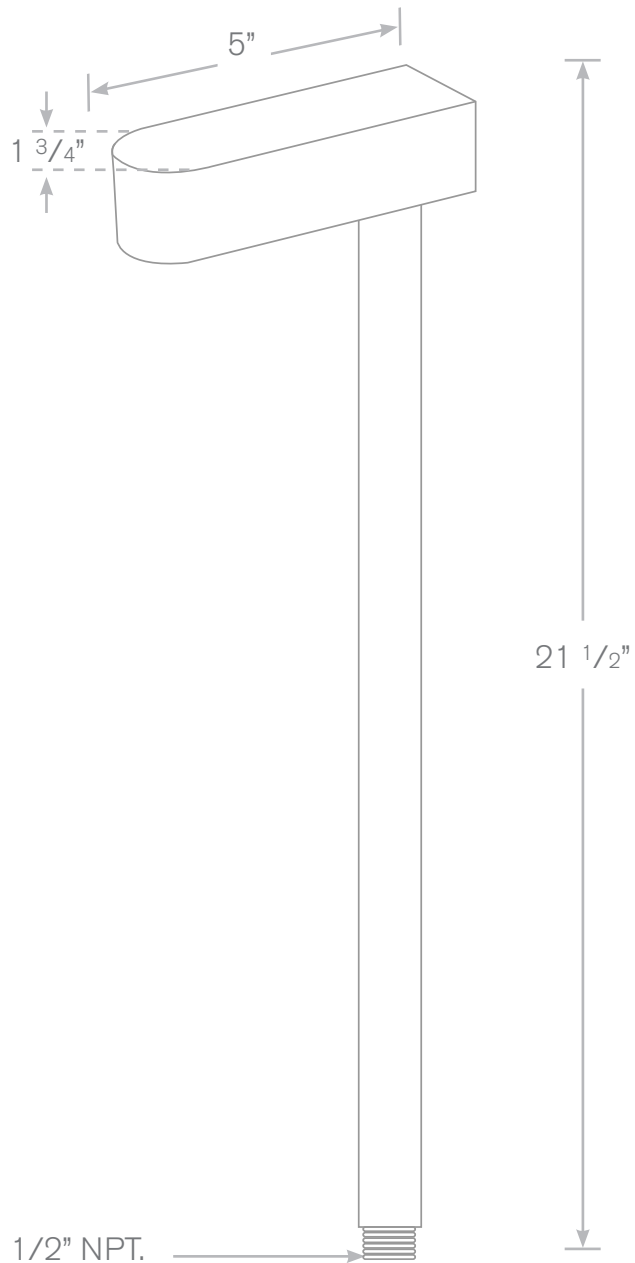

## TOP-PL-474

## Pathway Lights

- Model:** TOP-PL-474  
**Size:** 21.5"H x 1 3/4"W x 5"Ext.  
**Shown:** Black  
**Material:** Solid Brass  
**Finish:** Specify  
**Electrical:** 12V  
**Lamp:** Single Contact Bayonet  
**Mounting:** 1/2" NPT, Spike Included