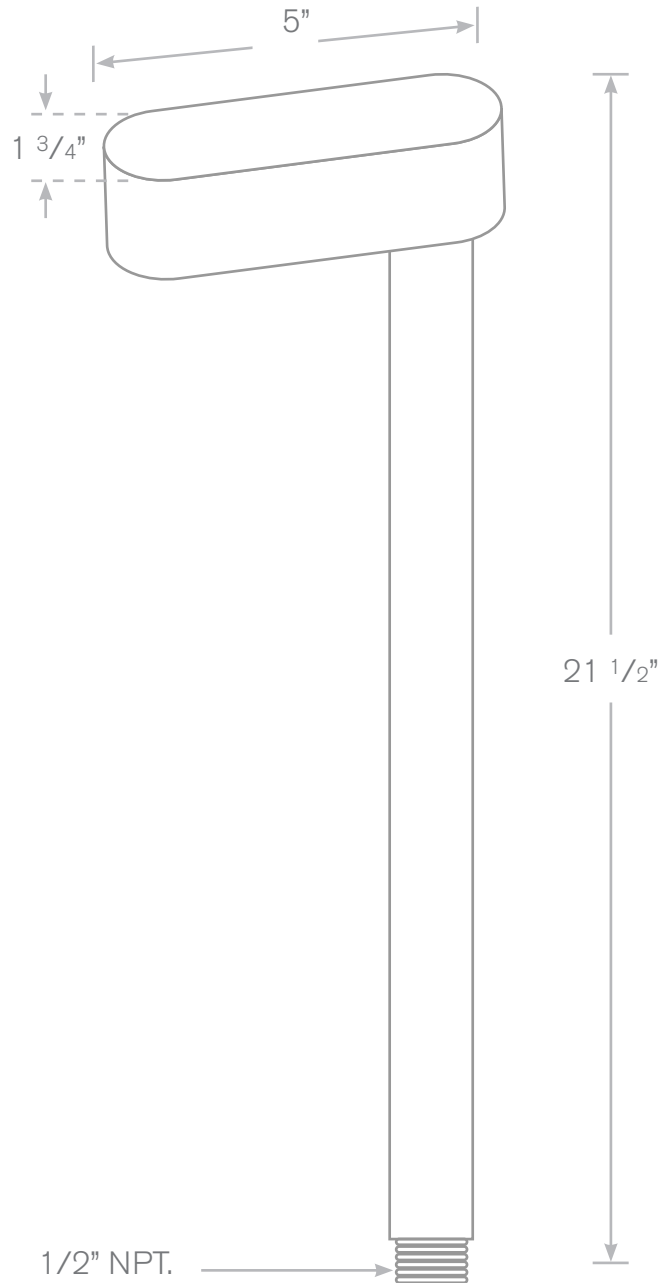

TOP-PL-472

Pathway Lights

- Model:** TOP-PL-472
Size: 21.5"H x 1 3/4"W x 5"Ext.
Shown: Matte Bronze
Material: Solid Brass
Finish: Specify
Electrical: 12V
Lamp: Single Contact Bayonet
Mounting: 1/2" NPT, Spike Included