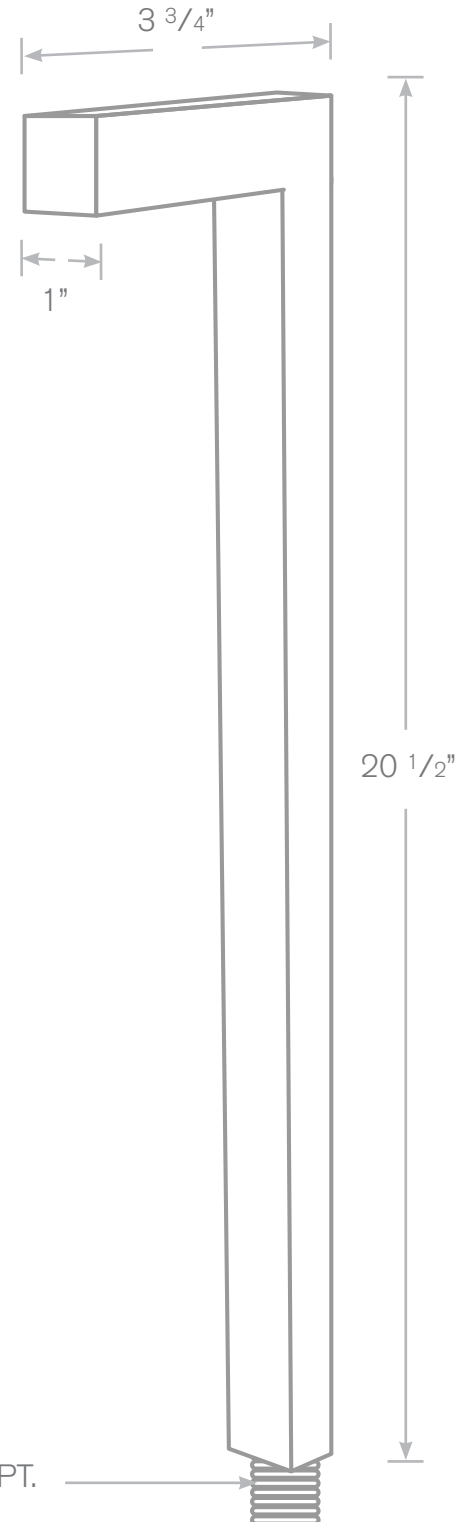

TOP-PL-468-20.5

Pathway Lights

- Model:** TOP-PL-468-20.5
Shown: Matte Bronze (MBR)
Material: Solid Brass
Finish: Matte Bronze
LED: 3.5W
Electrical: 12V
Lamp: Single Contact Bayonet
Mounting: $\frac{1}{2}$ " NPT, Spike Included

ALL FINISHES & LED AVAILABLE! Mounting: $\frac{1}{2}$ " NPT, Spike Included