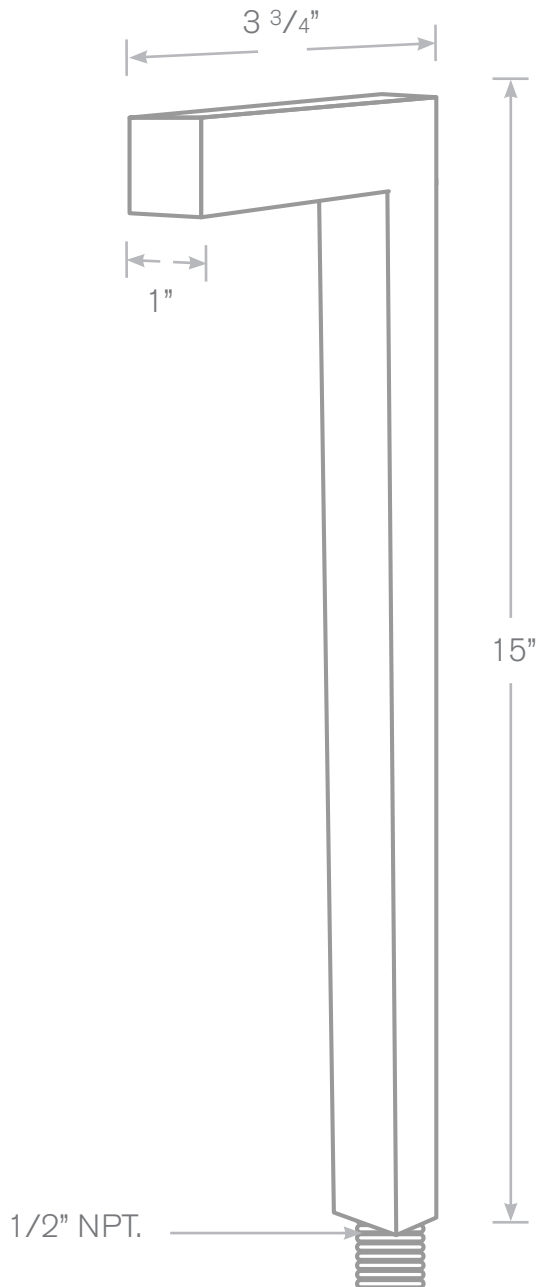

TOP-PL-468-15

Pathway Lights

- Model:** TOP-PL-468-15
Shown: Black (BLK)
Material: Solid Brass
Finish: Specity
LED: 3.5W
Electrical: 12V
Lamp: Single Contact Bayonet
Mounting: 1/2" NPT, Spike Included

ALL FINISHES & LED AVAILABLE! Mounting: 1/2" NPT, Spike Included