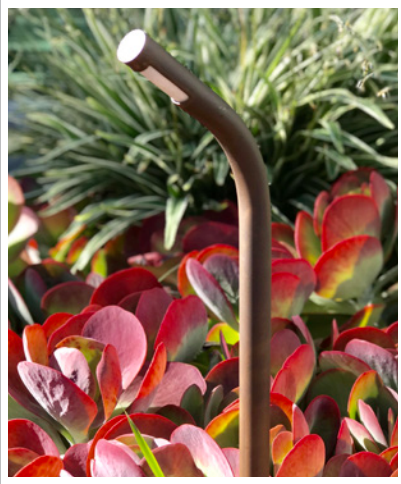

TOP-PL-462

Pathway Lights

- Model:** TOP-PL-462
Size: 23"H x 1"
Shown: Matte Bronze
Material: Solid Brass
Finish: Specify
Electrical: 12V
Lamp: Single Contact Bayonet
Mounting: 1/2" NPT, Spike Included