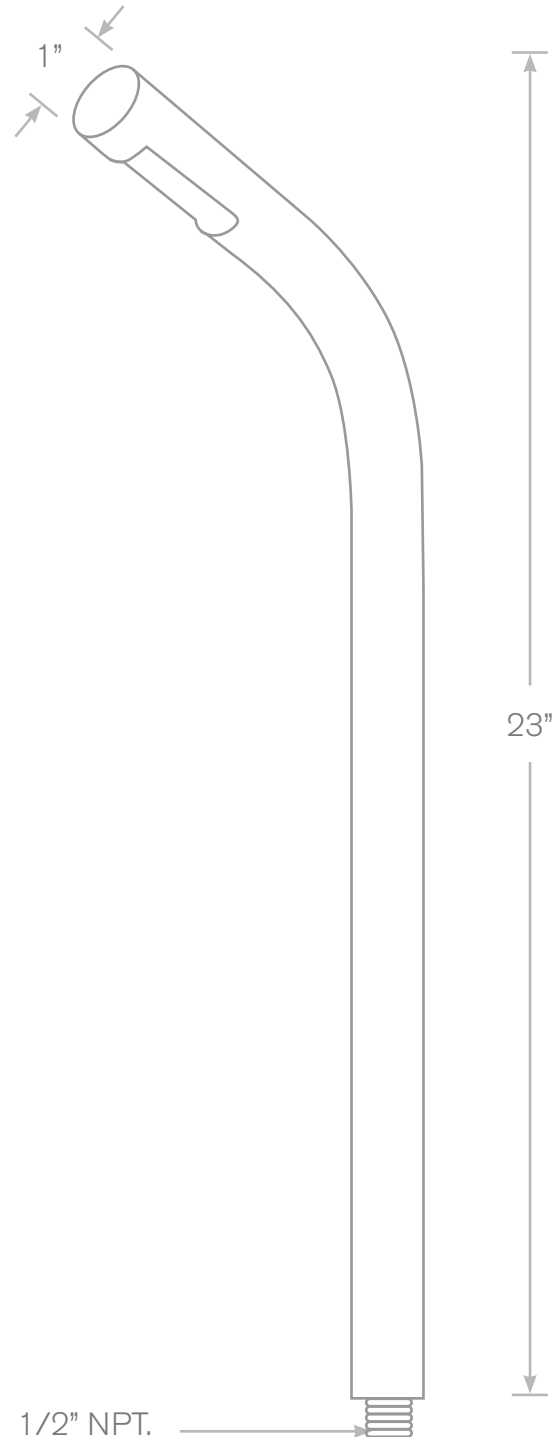

TOP-PL-462

Pathway Lights

- Model:** TOP-PL-462
Size: 23"H x 1"
Shown: Matte Bronze
Material: Solid Brass
Finish: Specify
Electrical: 12V
Lamp: Single Contact Bayonet
Mounting: 1/2" NPT, Spike Included