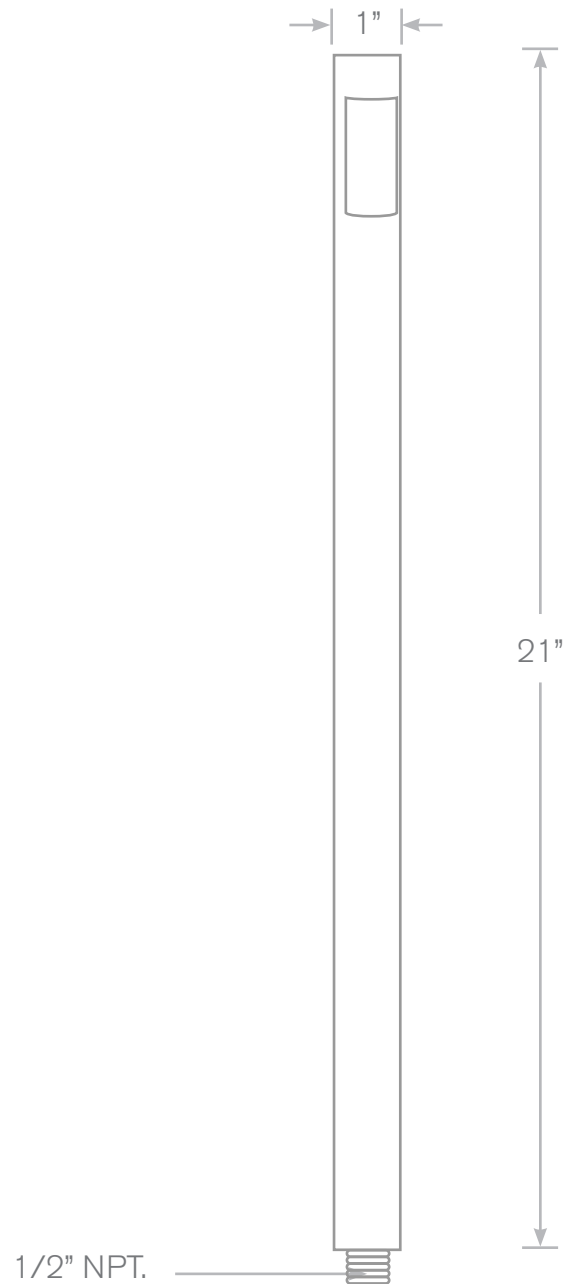

## TOP-PL-460

## Pathway Lights

- Model:** TOP-PL-460  
**Size:** 21"H x 1"W  
**Shown:** Rusty  
**Material:** Solid Brass  
**Finish:** Specify  
**Electrical:** 12V  
**Lamp:** Single Contact Bayonet  
**Mounting:** 1/2" NPT, Spike Included

ALL FINISHES & LED AVAILABLE! Mounting: 1/2" NPT, Spike Included