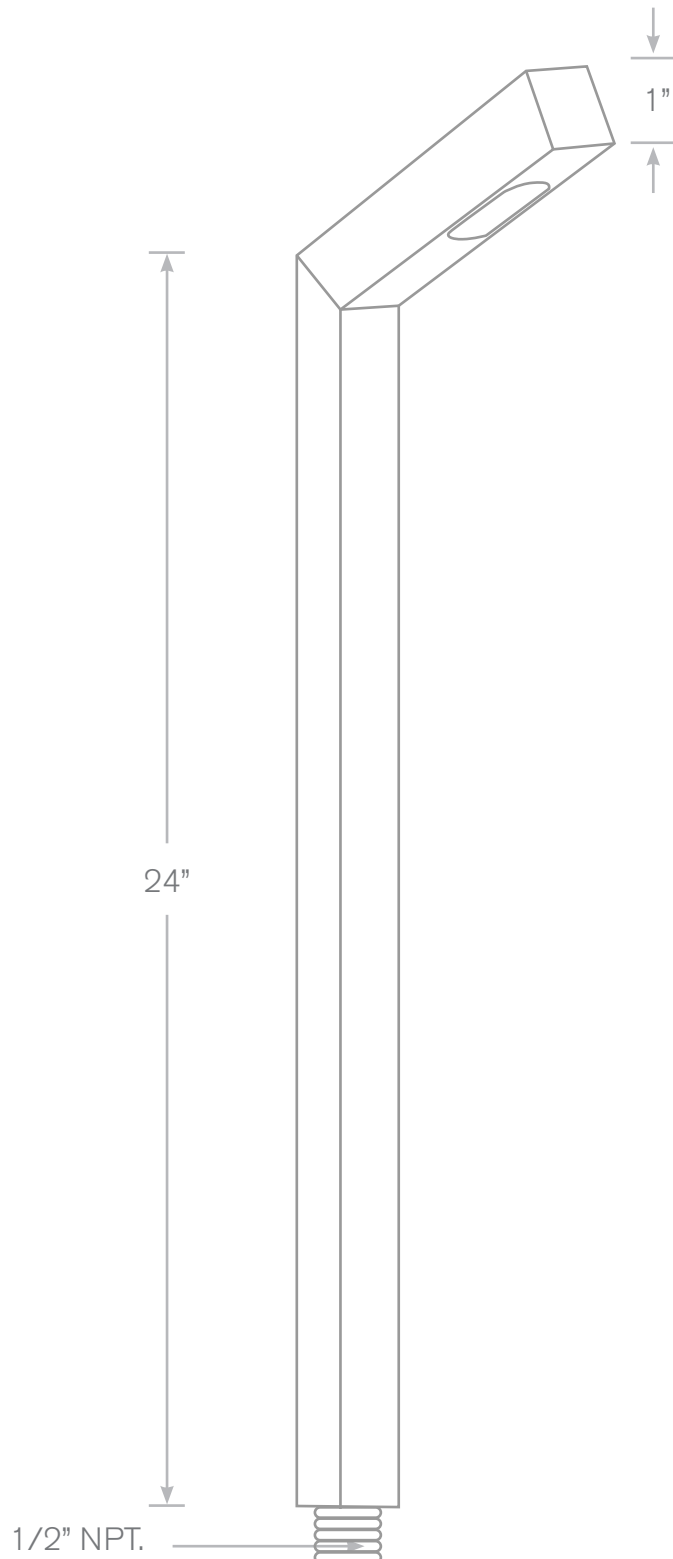

TOP-PL-452

Pathway Lights

- Model:** TOP-PL-452
Size: 24"H x 1"
Shown: Matte Bronze
Material: Solid Brass
Finish: Specify
Electrical: 12V
Lamp: Single Contact Bayonet
Mounting: 1/2" NPT, Spike Included

ALL FINISHES & LED AVAILABLE! Mounting: 1/2" NPT, Spike Included