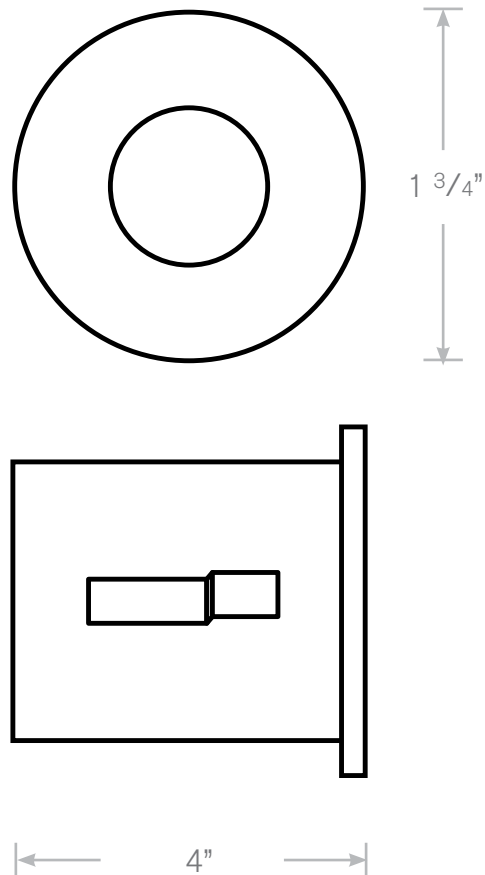

TOP-SL-576

Step Light

- Model:** TOP-SL-576
Material: Brass
Finish: Specify
Electrical: 12V
Lamp: Bi-Pin MR-11
Mounting: Recessed Ring Face

ALL FINISHES & LED AVAILABLE!