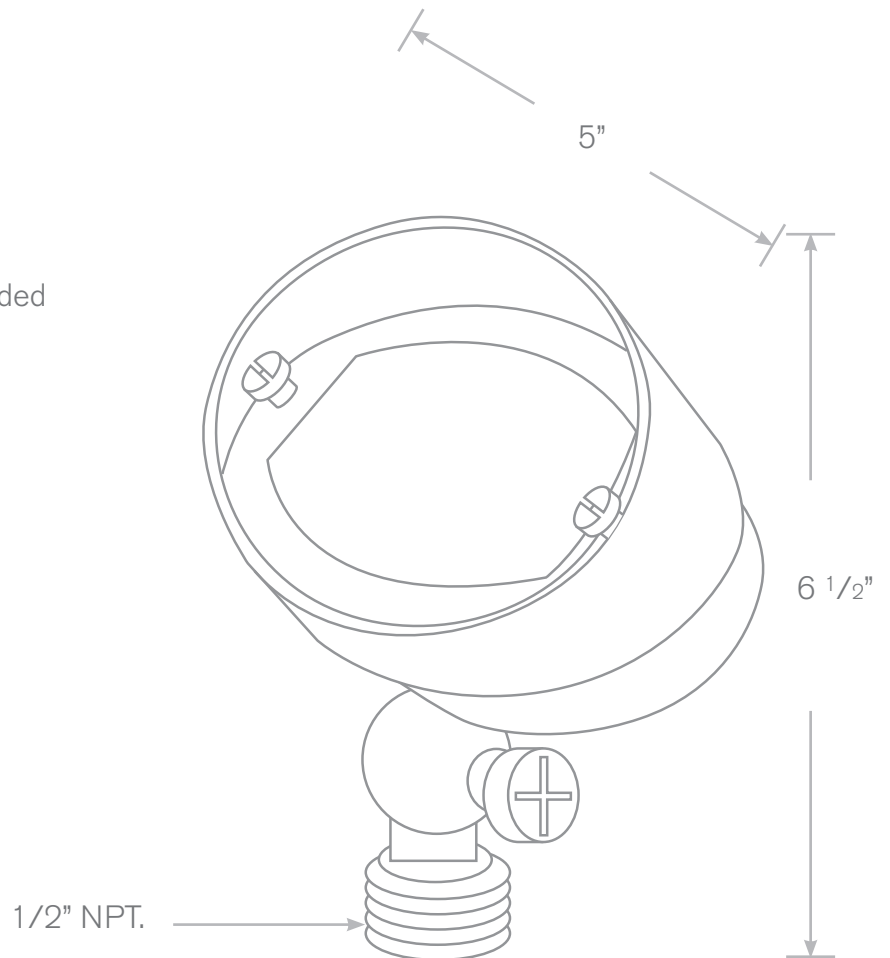

TOP-WL-488-MBR

Wash Lights

- Model:** TOP-WL-488-MBR
Material: Brass
Finish: Specify
Electrical: 12V
Lamp: Bi-pin, 50W Max.
Mounting: 1/2" NPT, Spike Included
Option: LED

ALL FINISHES & LED AVAILABLE! Mounting: 1/2" NPT, Spike Included