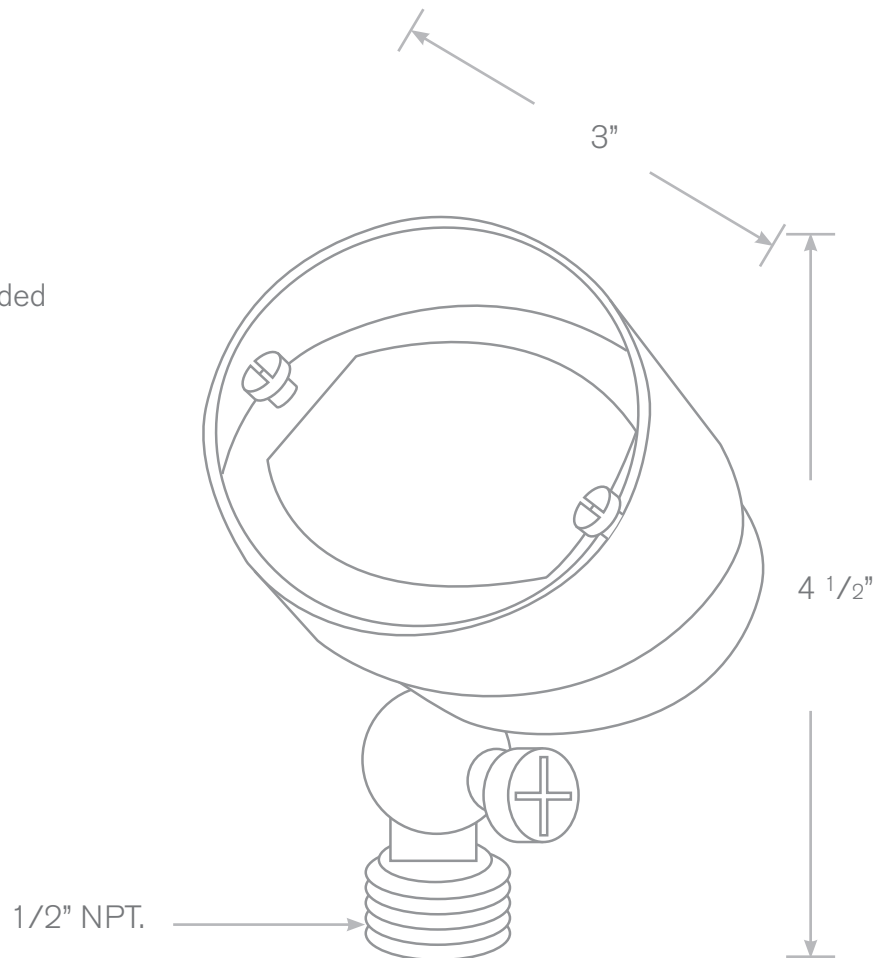

## TOP-WL-480-MBR

## Wash Lights

- Model:** TOP-WL-480-MBR  
**Material:** Brass  
**Finish:** Specify  
**Electrical:** 12V  
**Lamp:** Bi-pin, 35W Max.  
**Mounting:** 1/2" NPT, Spike Included  
**Option:** LED

ALL FINISHES & LED AVAILABLE! Mounting: 1/2" NPT, Spike Included