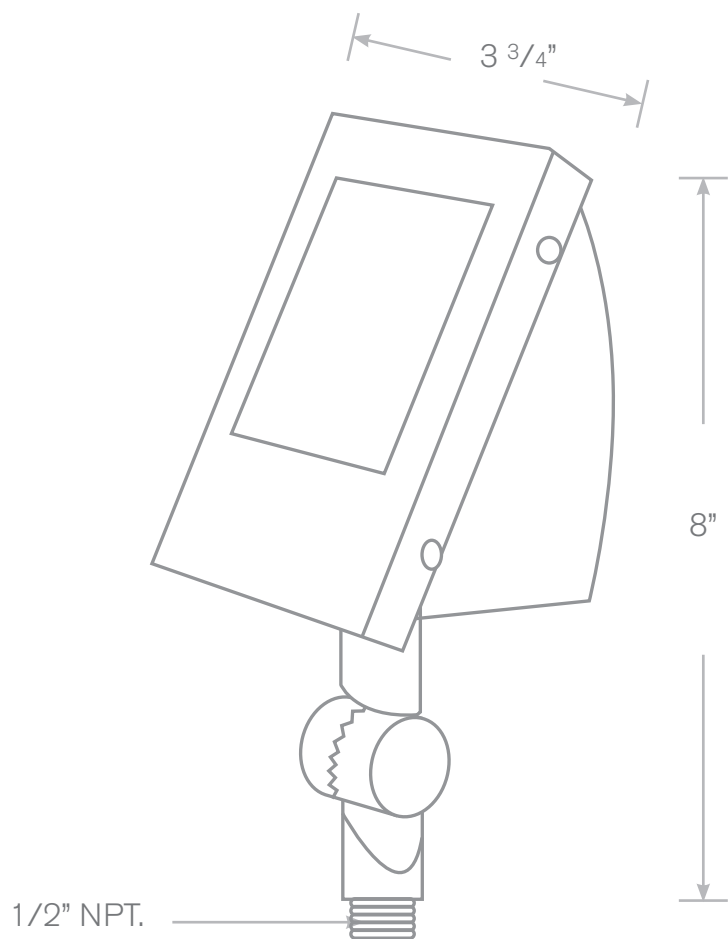

## TOP-WL-457-RC

## Wash Lights

<b>Model:</b>	TOP-WL-457-RC
<b>Material:</b>	Copper
<b>Finish:</b>	Specify
<b>Electrical:</b>	12V
<b>Lamp:</b>	Bi-pin, 50W Max.
<b>Mounting:</b>	1/2" NPT, Spike Included
<b>Option:</b>	LED

ALL FINISHES & LED AVAILABLE! Mounting: 1/2" NPT, Spike Included