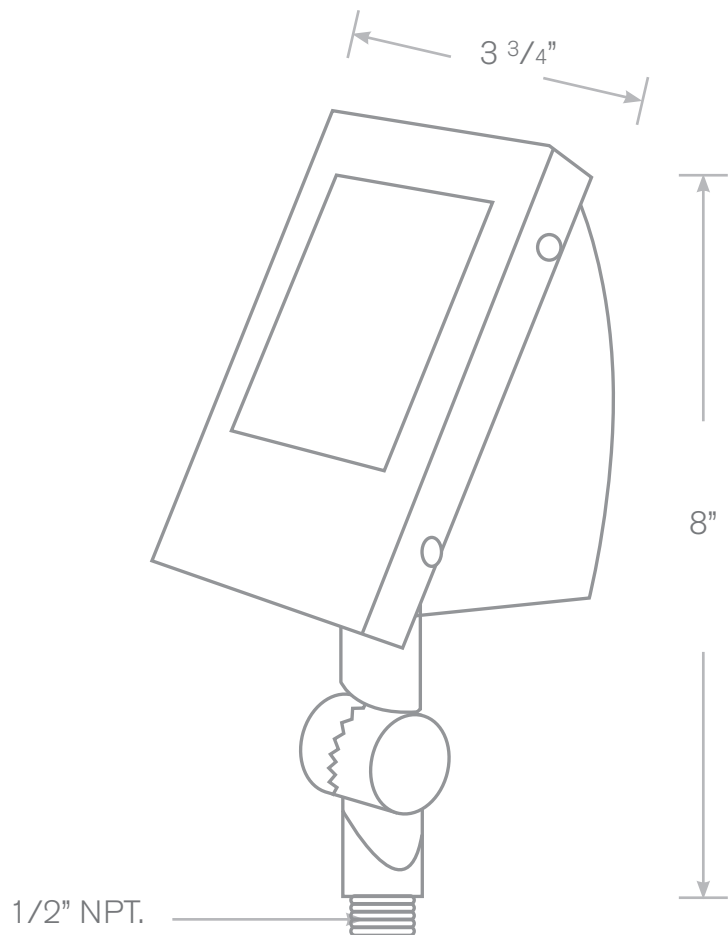

TOP-WL-456-MBR

Wash Lights

- Model:** TOP-WL-456-MBR
Material: Brass
Finish: Specify
Electrical: 12V
Lamp: Bi-pin, 50W Max.
Mounting: 1/2" NPT, Spike Included
Option: LED

ALL FINISHES & LED AVAILABLE! Mounting: 1/2" NPT, Spike Included