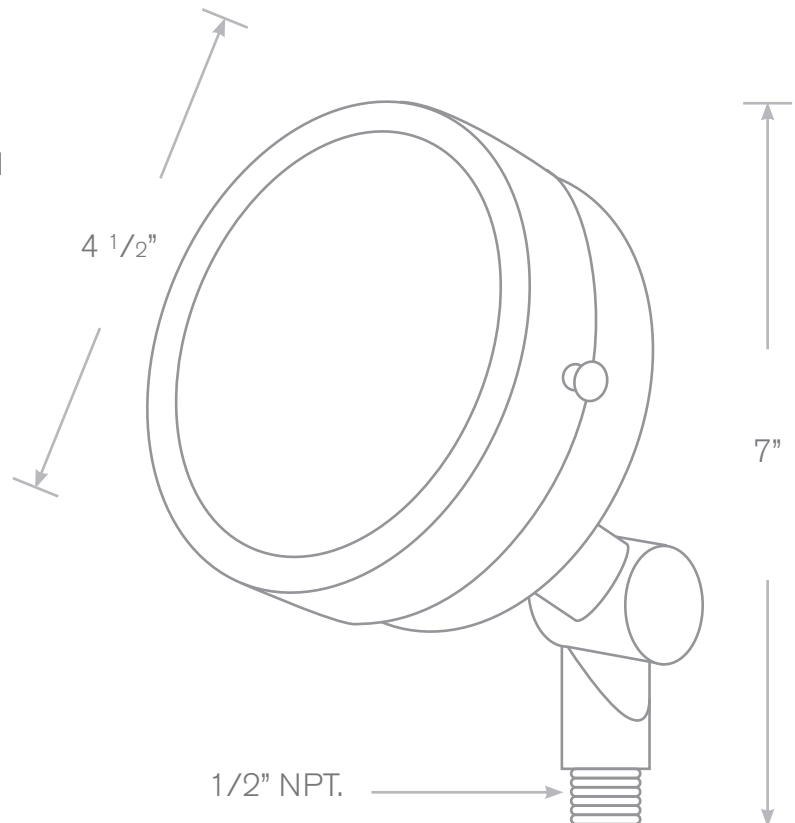

TOP-WL-455-RC

Wash Lights

- Model:** TOP-WL-455-RC
Material: Copper
Finish: Specify
Electrical: 12V
Lamp: Bi-pin, 50W Max.
Mounting: 1/2" NPT, Spike Included
Option: LED

ALL FINISHES & LED AVAILABLE! Mounting: 1/2" NPT, Spike Included