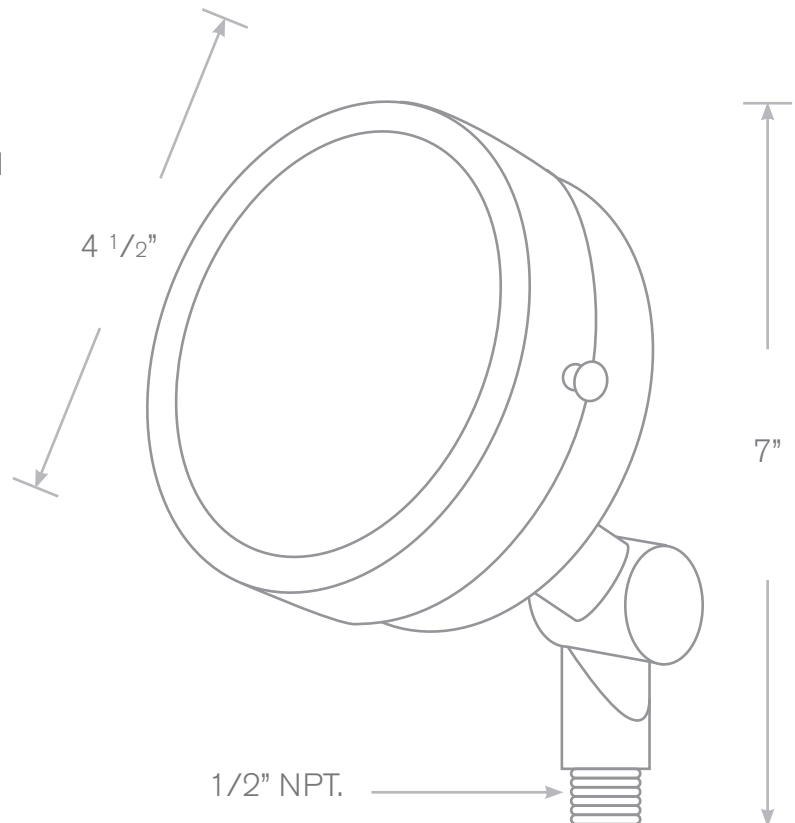

TOP-WL-454-MBR

Wash Lights

- Model:** TOP-WL-454-MBR
Material: Brass
Finish: Specify
Electrical: 12V
Lamp: Bi-pin, 50W Max.
Mounting: 1/2" NPT, Spike Included
Option: LED

ALL FINISHES & LED AVAILABLE! Mounting: 1/2" NPT, Spike Included