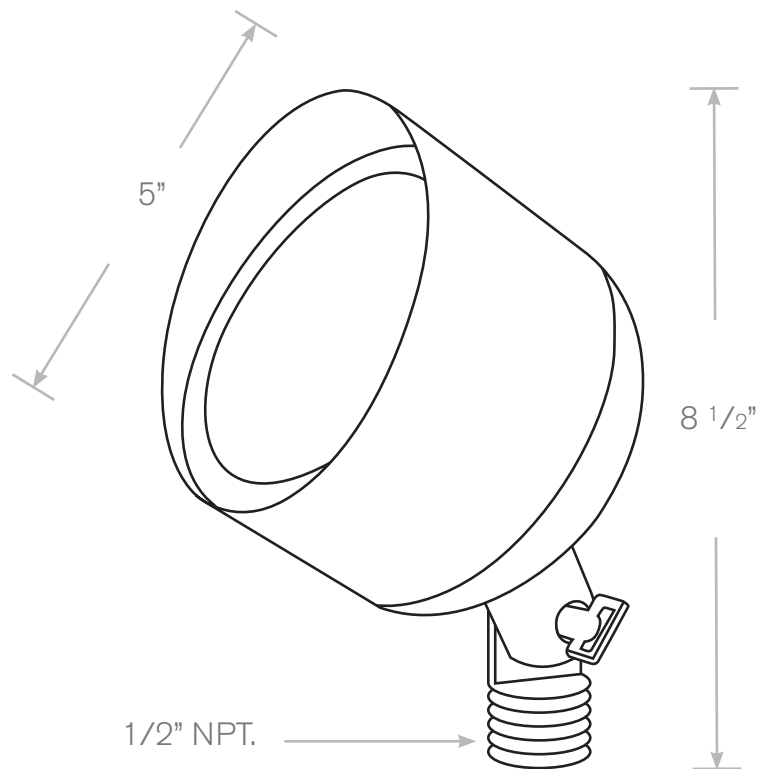

TOP-UL-158-MBR

Up Light

- Model:** TOP-UL-158-MBR
- Material:** Brass
- Finish:** Specify
- Electrical:** 12V
- Lamp:** Par 36
- Mounting:** 1/2" NPT, Spike Included
- Option:** LED

ALL FINISHES & LED AVAILABLE! Mounting: 1/2" NPT, Spike Included