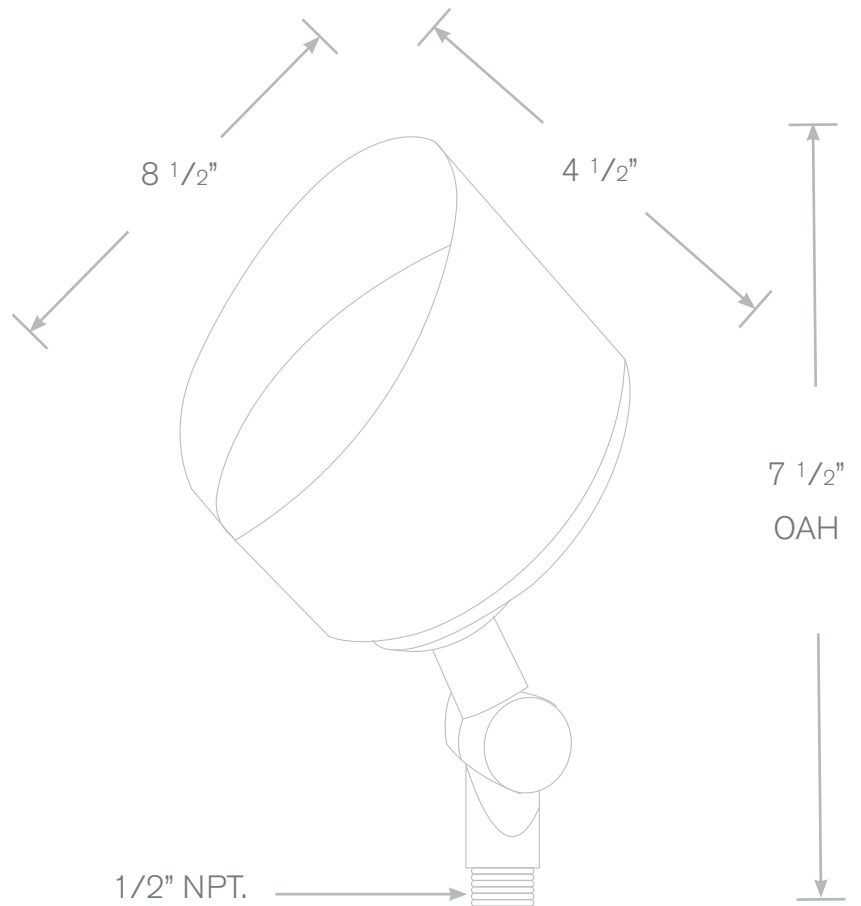

TOP-UL-151-RC

Up Light

- Model:** TOP-UL-151-RC
Material: Copper
Finish: Specify
Electrical: 12V
Lamp: Par 36, 50W Max
Mounting: 1/2" NPT, Spike Included
Option: LED

ALL FINISHES & LED AVAILABLE! Mounting: 1/2" NPT, Spike Included