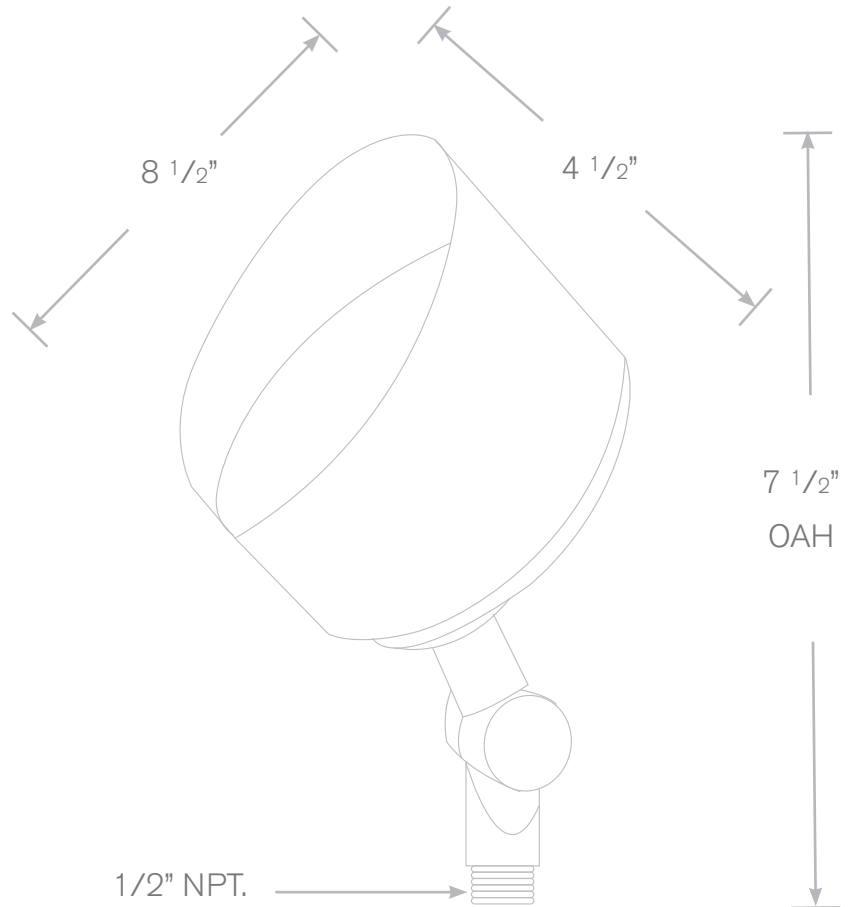

## TOP-UL-150-MBR

## Up Light

- Model:** TOP-UL-150-MBR  
**Material:** Brass  
**Finish:** Specify  
**Electrical:** 12V  
**Lamp:** Par 36, 50W Max  
**Mounting:** 1/2" NPT, Spike Included  
**Option:** LED

ALL FINISHES & LED AVAILABLE! Mounting: 1/2" NPT, Spike Included