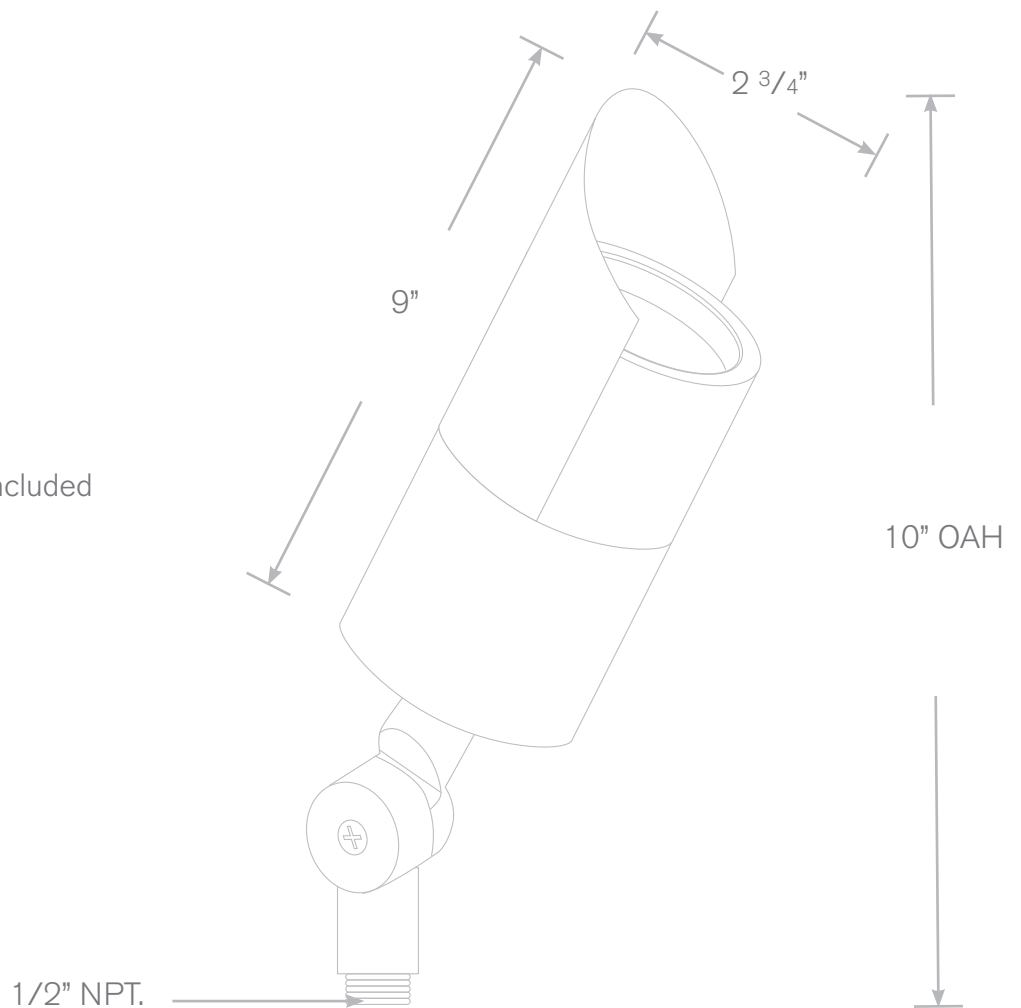

TOP-UL-143-RC

Up Light

- Model:** TOP-UL-143-RC
Material: Copper
Finish: Specify
Electrical: 12V
Lamp: MR-16, 50W Max.
Mounting: 1/2" NPT, Spike Included
Option: LED

ALL FINISHES & LED AVAILABLE! Mounting: 1/2" NPT, Spike Included